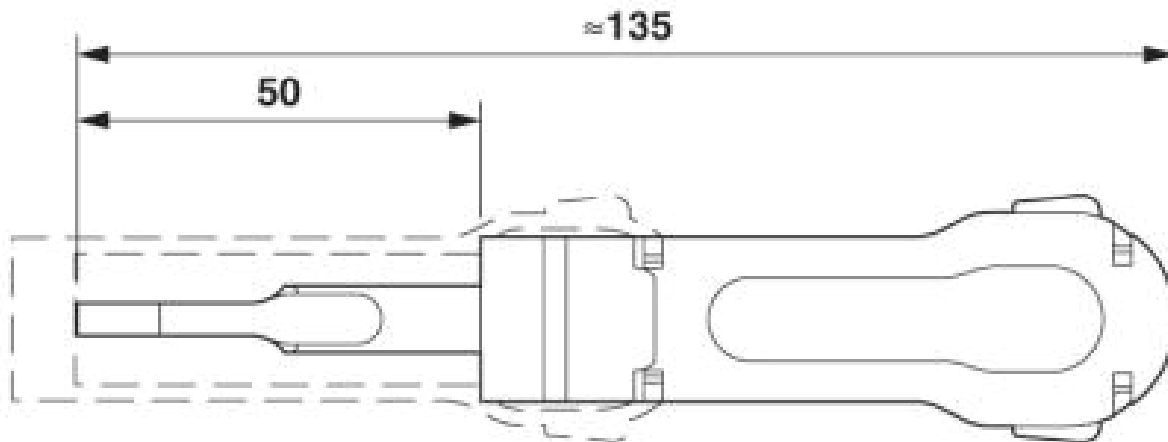

ETIM

ETIM 2.0	EC001121
ETIM 3.0	EC002032
ETIM 4.0	EC002032
ETIM 5.0	EC002032

UNSPSC

UNSPSC 6.01	30211817
UNSPSC 7.0901	39121416
UNSPSC 11	43172601
UNSPSC 12.01	39121522
UNSPSC 13.2	39121522

Drawings

Contact removal tool - CK2,5-EWZ - 1662722

Dimensioned drawing

Dimensional drawing

© Phoenix Contact 2014 - all rights reserved
<http://www.phoenixcontact.com>