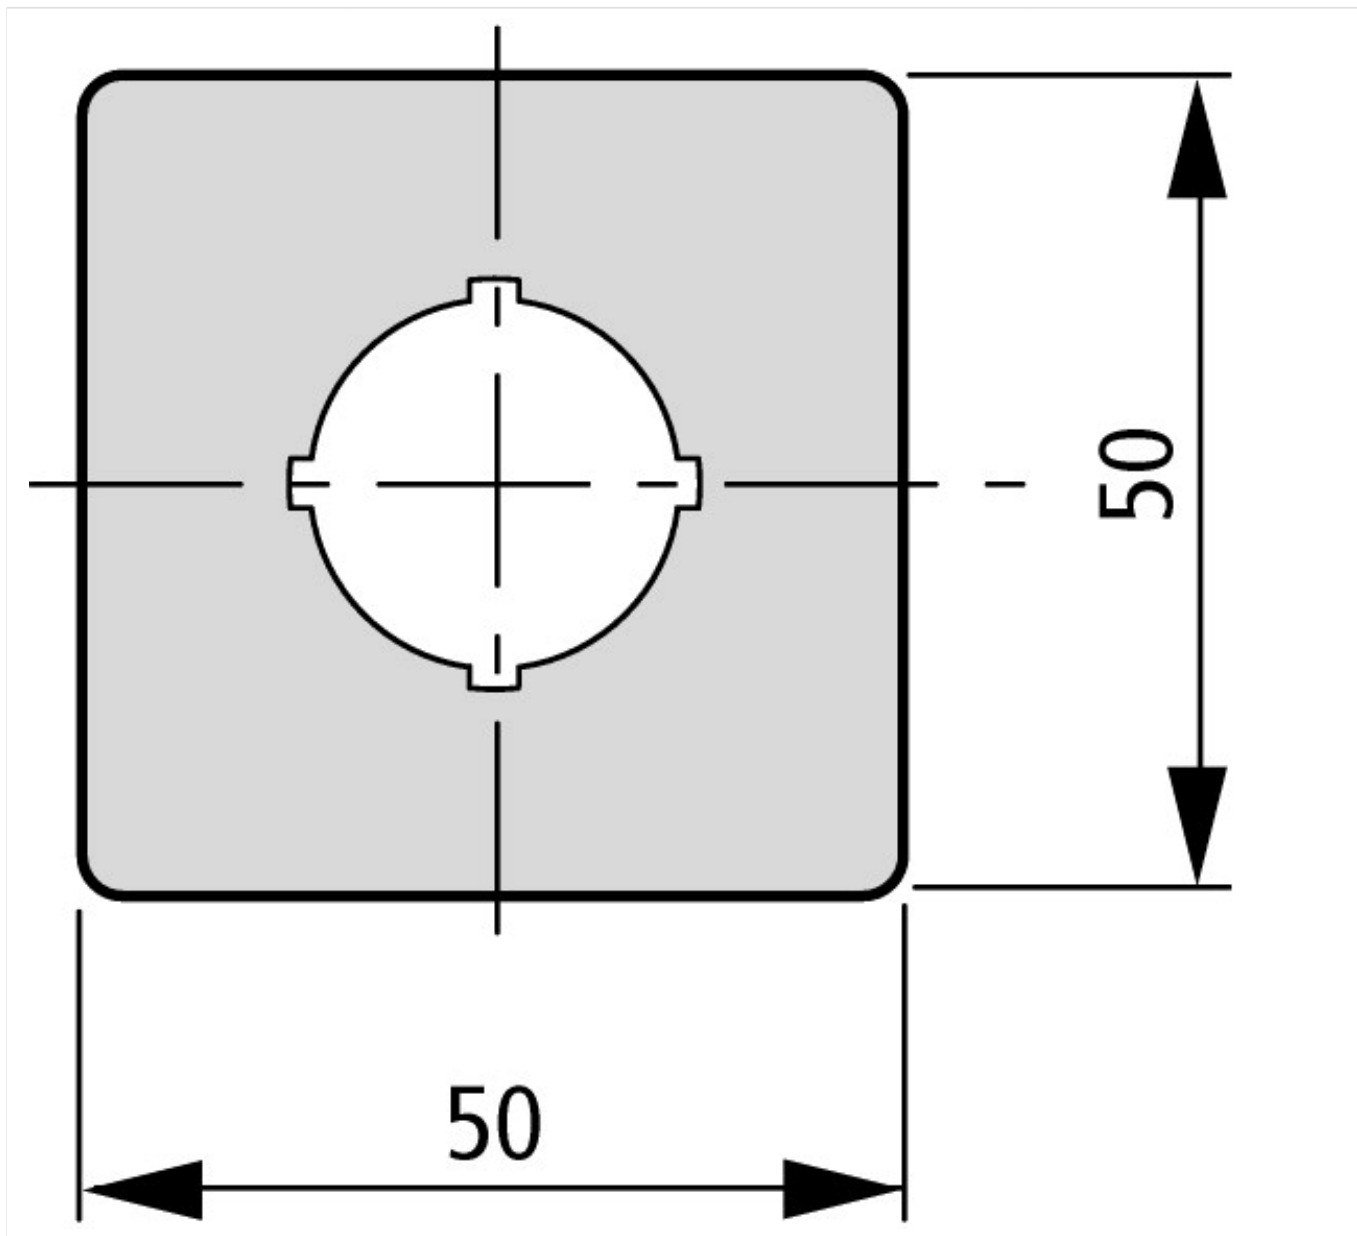

### Technical data according to ETIM 4.0

Height			50
External diameter		mm	0
Width		mm	50
ISO symbol inscription			-
Form			quadratic
Inscription			-
Color			yellow

### Dimensions