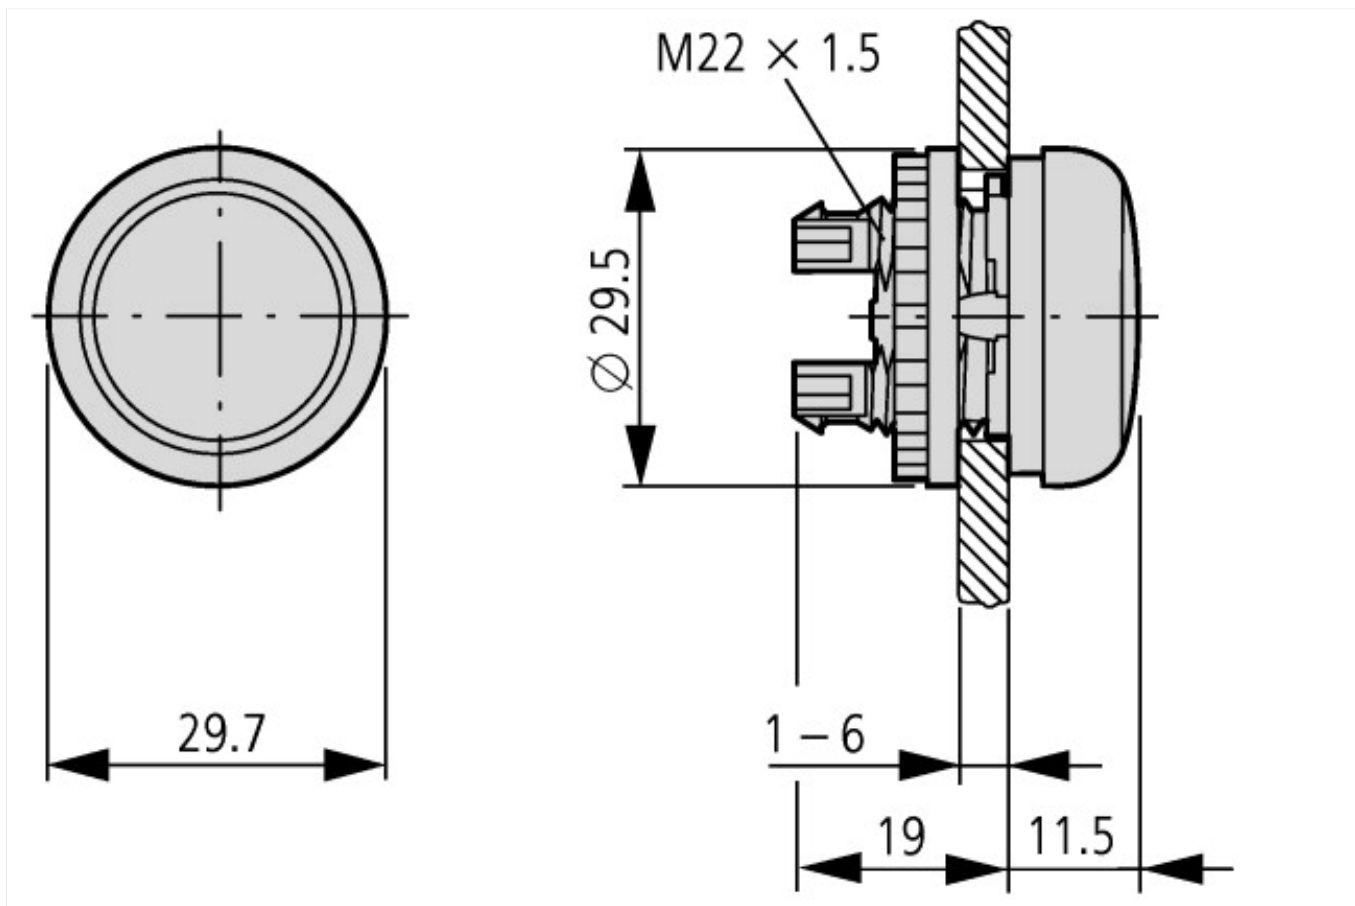

Range			RMQ-Titan (drilling dimensions 22.5 mm)
Basic function			Indicator lights
Single unit/Complete unit			Single unit
Colour			
			Red
Design			Flush
Protection type			IP67, IP69K
Front ring			Front ring: titanium
Connection to SmartWire-DT			yes

Material front ring			Insulated material
Color bezel			Chrome
Lens design			Round
Height meter opening		mm	6
With bezel			YES
Protection type (IP), at front			IP67
Hole diameter		mm	22

CAD-Data

Product standards CAD data:

<http://eaton-moeller.partcommunity.com>

Dimensions

Pushbuttons and indicator lights with M22-TC telescopic clip and M22-TCV extension

① Top-hat rail to IEC/EN 60715

Additional product information (links)