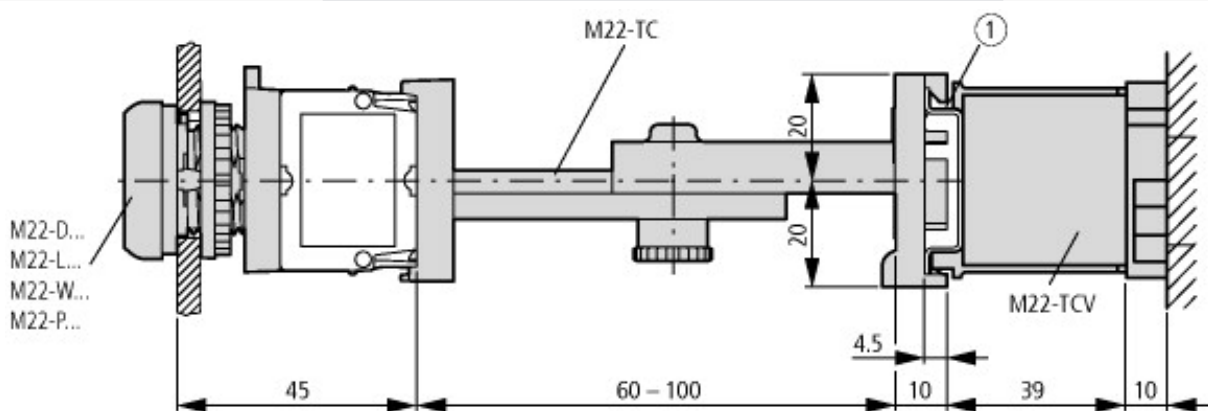

Material front ring			Insulated material
Color bezel			Chrome
Lens design			Round
Height meter opening		mm	6
With bezel			YES
Protection type (IP), at front			IP67
Hole diameter		mm	22

CAD-Data

Product standards CAD data:

<http://eaton-moeller.partcommunity.com>

Dimensions

Pushbuttons and indicator lights with M22-TC telescopic clip and M22-TCV extension

① Top-hat rail to IEC/EN 60715

Additional product information (links)