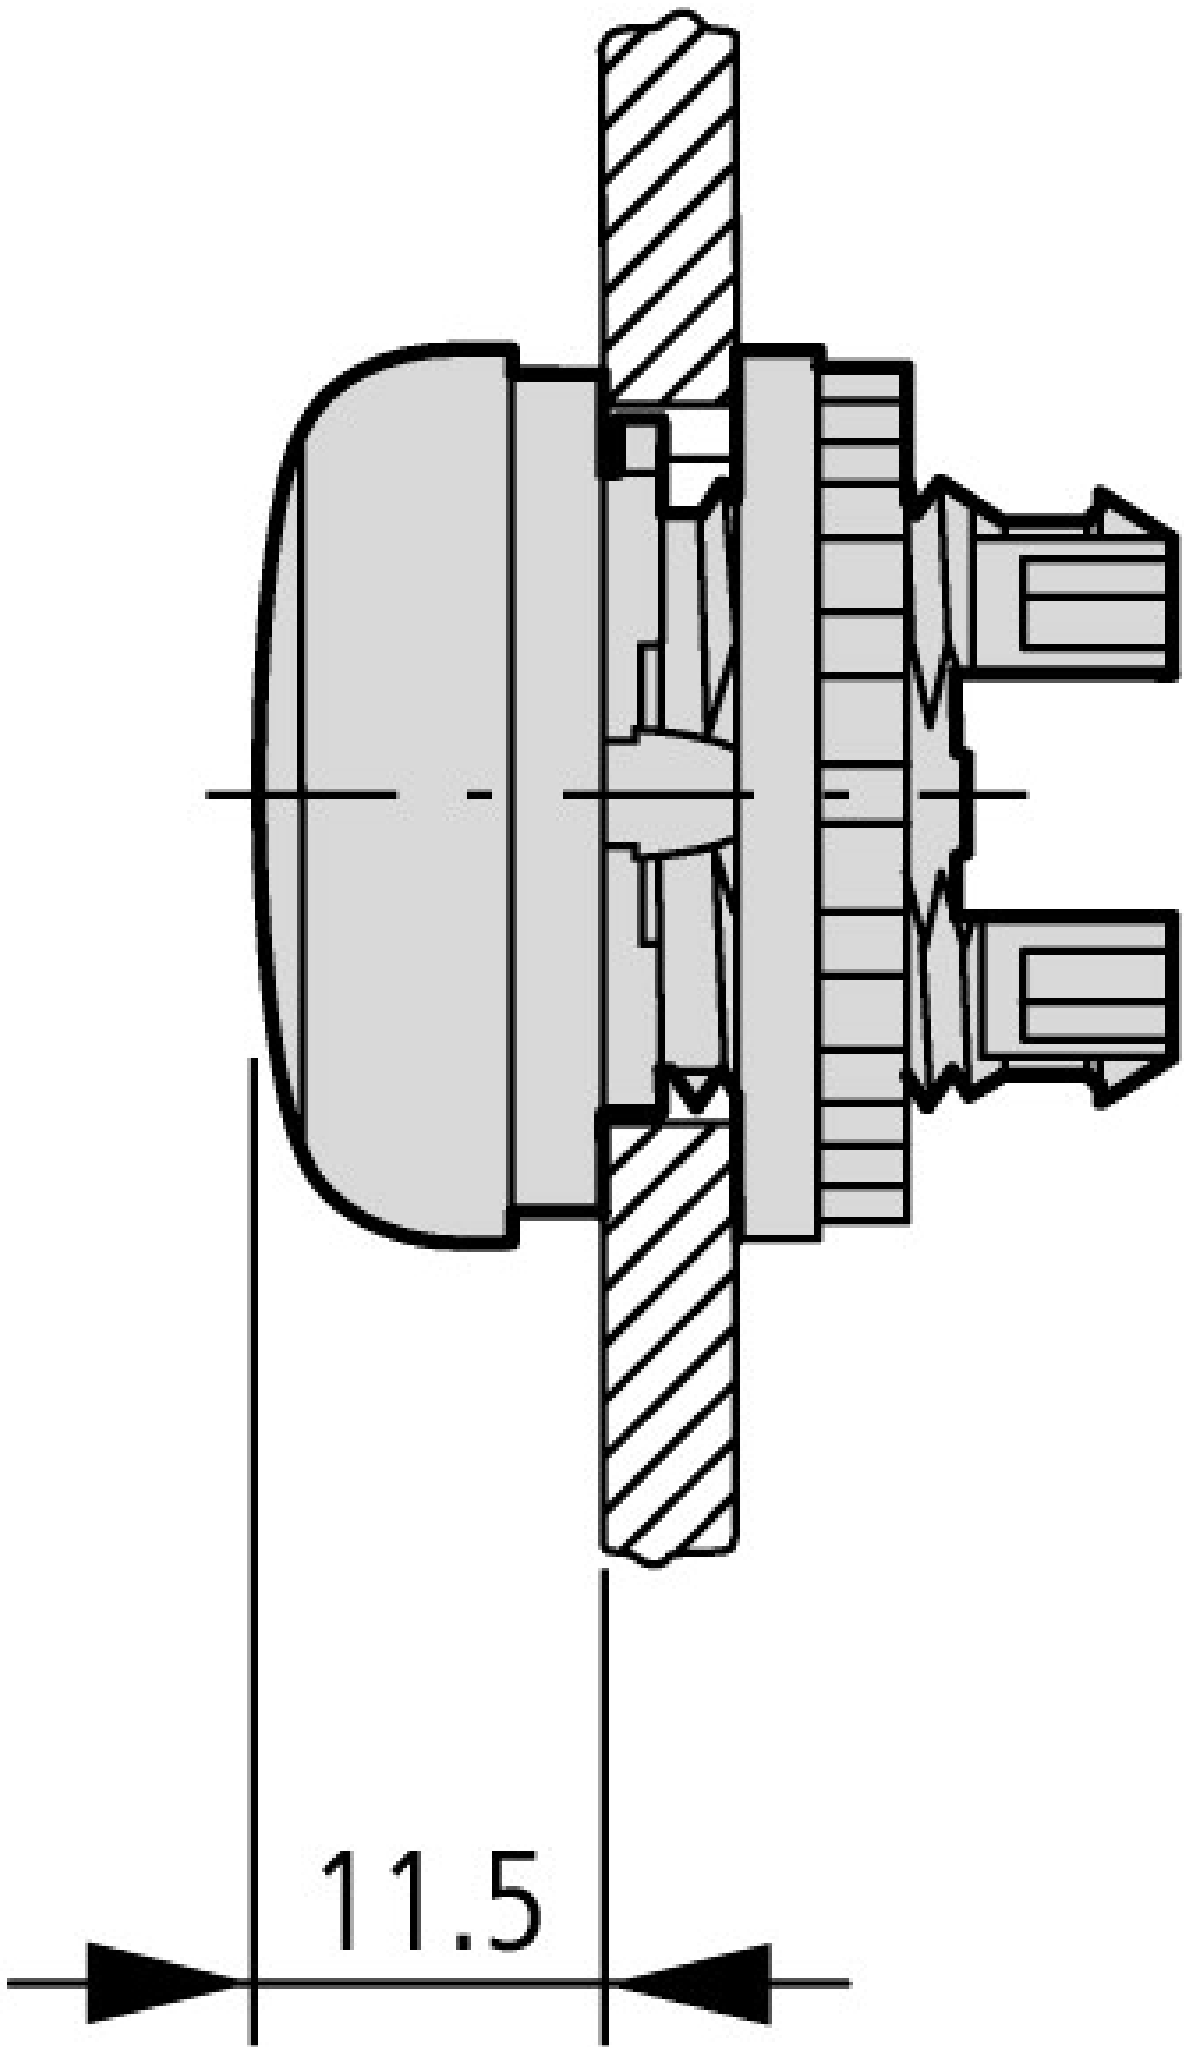

Range			RMQ-Titan (drilling dimensions 22.5 mm)
Basic function			Indicator lights
Single unit/Complete unit			Single unit
Colour			
			Red
Design			Flush
Protection type			IP67, IP69K
Front ring			Front ring: titanium
Connection to SmartWire-DT			yes

Material front ring			Insulated material
Color bezel			Chrome
Lens design			Round
Height meter opening		mm	6
With bezel			YES
Protection type (IP), at front			IP67
Hole diameter		mm	22

CAD-Data

Product standards CAD data:

<http://eaton-moeller.partcommunity.com>

Dimensions

Pushbuttons and indicator lights with M22-TC telescopic clip and M22-TCV extension

① Top-hat rail to IEC/EN 60715

Additional product information (links)