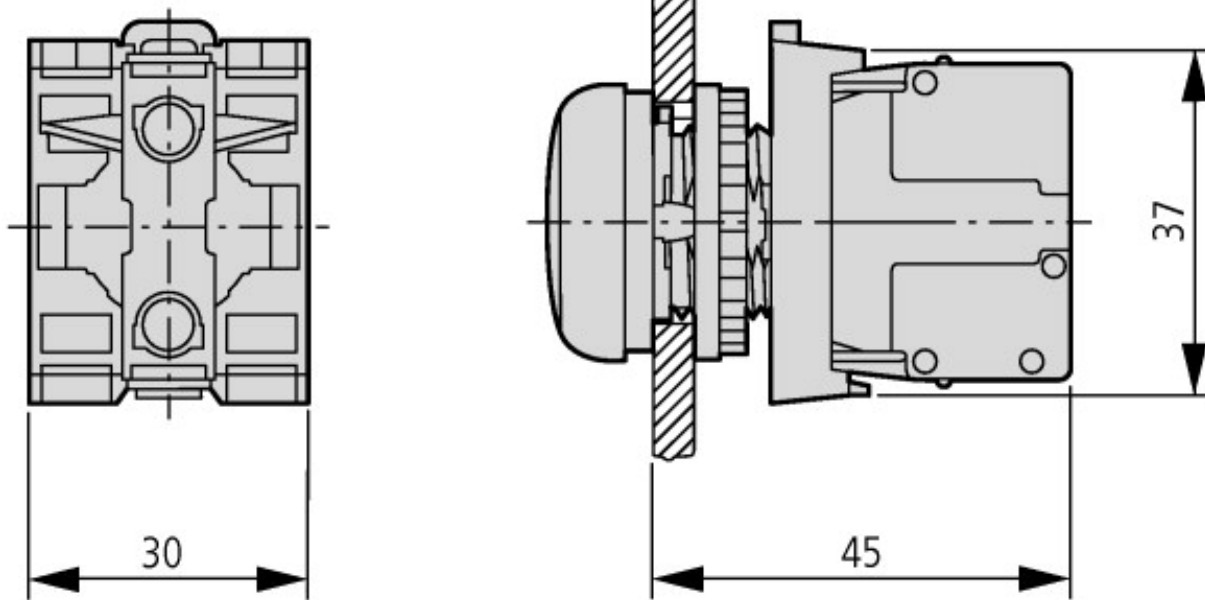

Range			RMQ-Titan (drilling dimensions 22.5 mm)
Basic function			Indicator lights
Single unit/Complete unit			Single unit
Colour			
			Red
Design			Flush
Protection type			IP67, IP69K
Front ring			Front ring: titanium
Connection to SmartWire-DT			yes

Material front ring			Insulated material
Color bezel			Chrome
Lens design			Round
Height meter opening		mm	6
With bezel			YES
Protection type (IP), at front			IP67
Hole diameter		mm	22

CAD-Data

Product standards CAD data:

<http://eaton-moeller.partcommunity.com>

Dimensions

Pushbuttons and indicator lights with M22-TC telescopic clip and M22-TCV extension

① Top-hat rail to IEC/EN 60715

Additional product information (links)