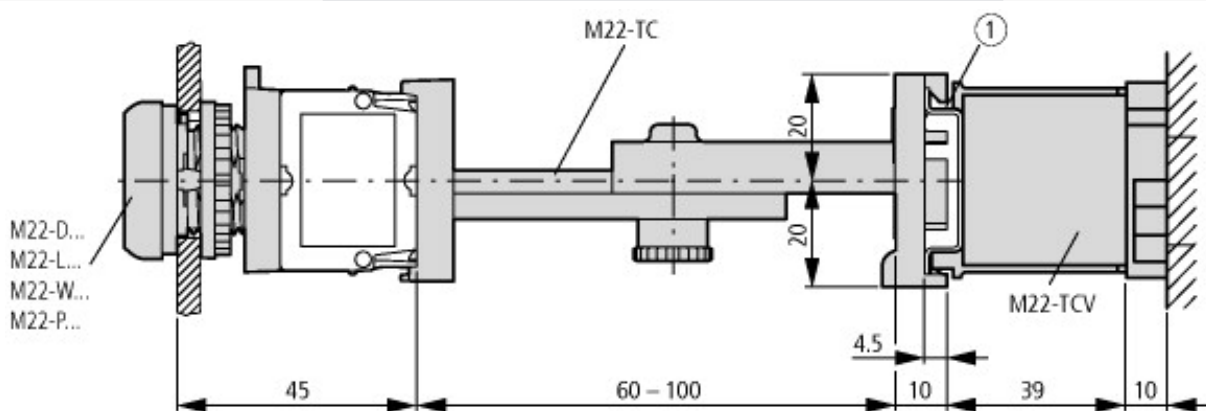

Indicator light,flush,green

Powering Business Worldwide™

Part no.
Article no.

M22-L-G
216773

LEDs for indicator lamps → 216557 and following

Program

Range			RMQ-Titan (drilling dimensions 22.5 mm)
Basic function			Indicator lights
Single unit/Complete unit			Single unit
Colour			
			
			Green
Design			Flush
Protection type			IP67, IP69K
Front ring			Front ring: titanium
Connection to SmartWire-DT			yes

Color bezel			Chrome
Lens design			Round
Height meter opening		mm	6
With bezel			YES
Protection type (IP), at front			IP67
Hole diameter		mm	22

CAD-Data

Product standards CAD data:

<http://eaton-moeller.partcommunity.com>

Dimensions

Pushbuttons and indicator lights with M22-TC telescopic clip and M22-TCV extension

① Top-hat rail to IEC/EN 60715

Additional product information (links)

IL04716002Z (AWA1160-1745) RMQ-Titan System	ftp://ftp.moeller.net/DOCUMENTATION/AWA_INSTRUCTIONS/IL04716002Z2011_03.pdf
Engineering	
Key to part numbers	ftp://ftp.moeller.net/DOCUMENTATION/PDF/GB/TYPENSCHLUESSEL_RM-Q-TITAN_de.pdf
Engineering	ftp://ftp.moeller.net/DOCUMENTATION/PDF/GB/PRO_RM-Q-Titan_D_de.pdf
Ordering example for custom complete units	ftp://ftp.moeller.net/DOCUMENTATION/PDF/GB/Bestellbeispiel_F0315_COMBINATION_de.pdf
Order form for custom complete units	ftp://ftp.moeller.net/DOCUMENTATION/PDF/GB/FORM_F0315_Combination_de.pdf