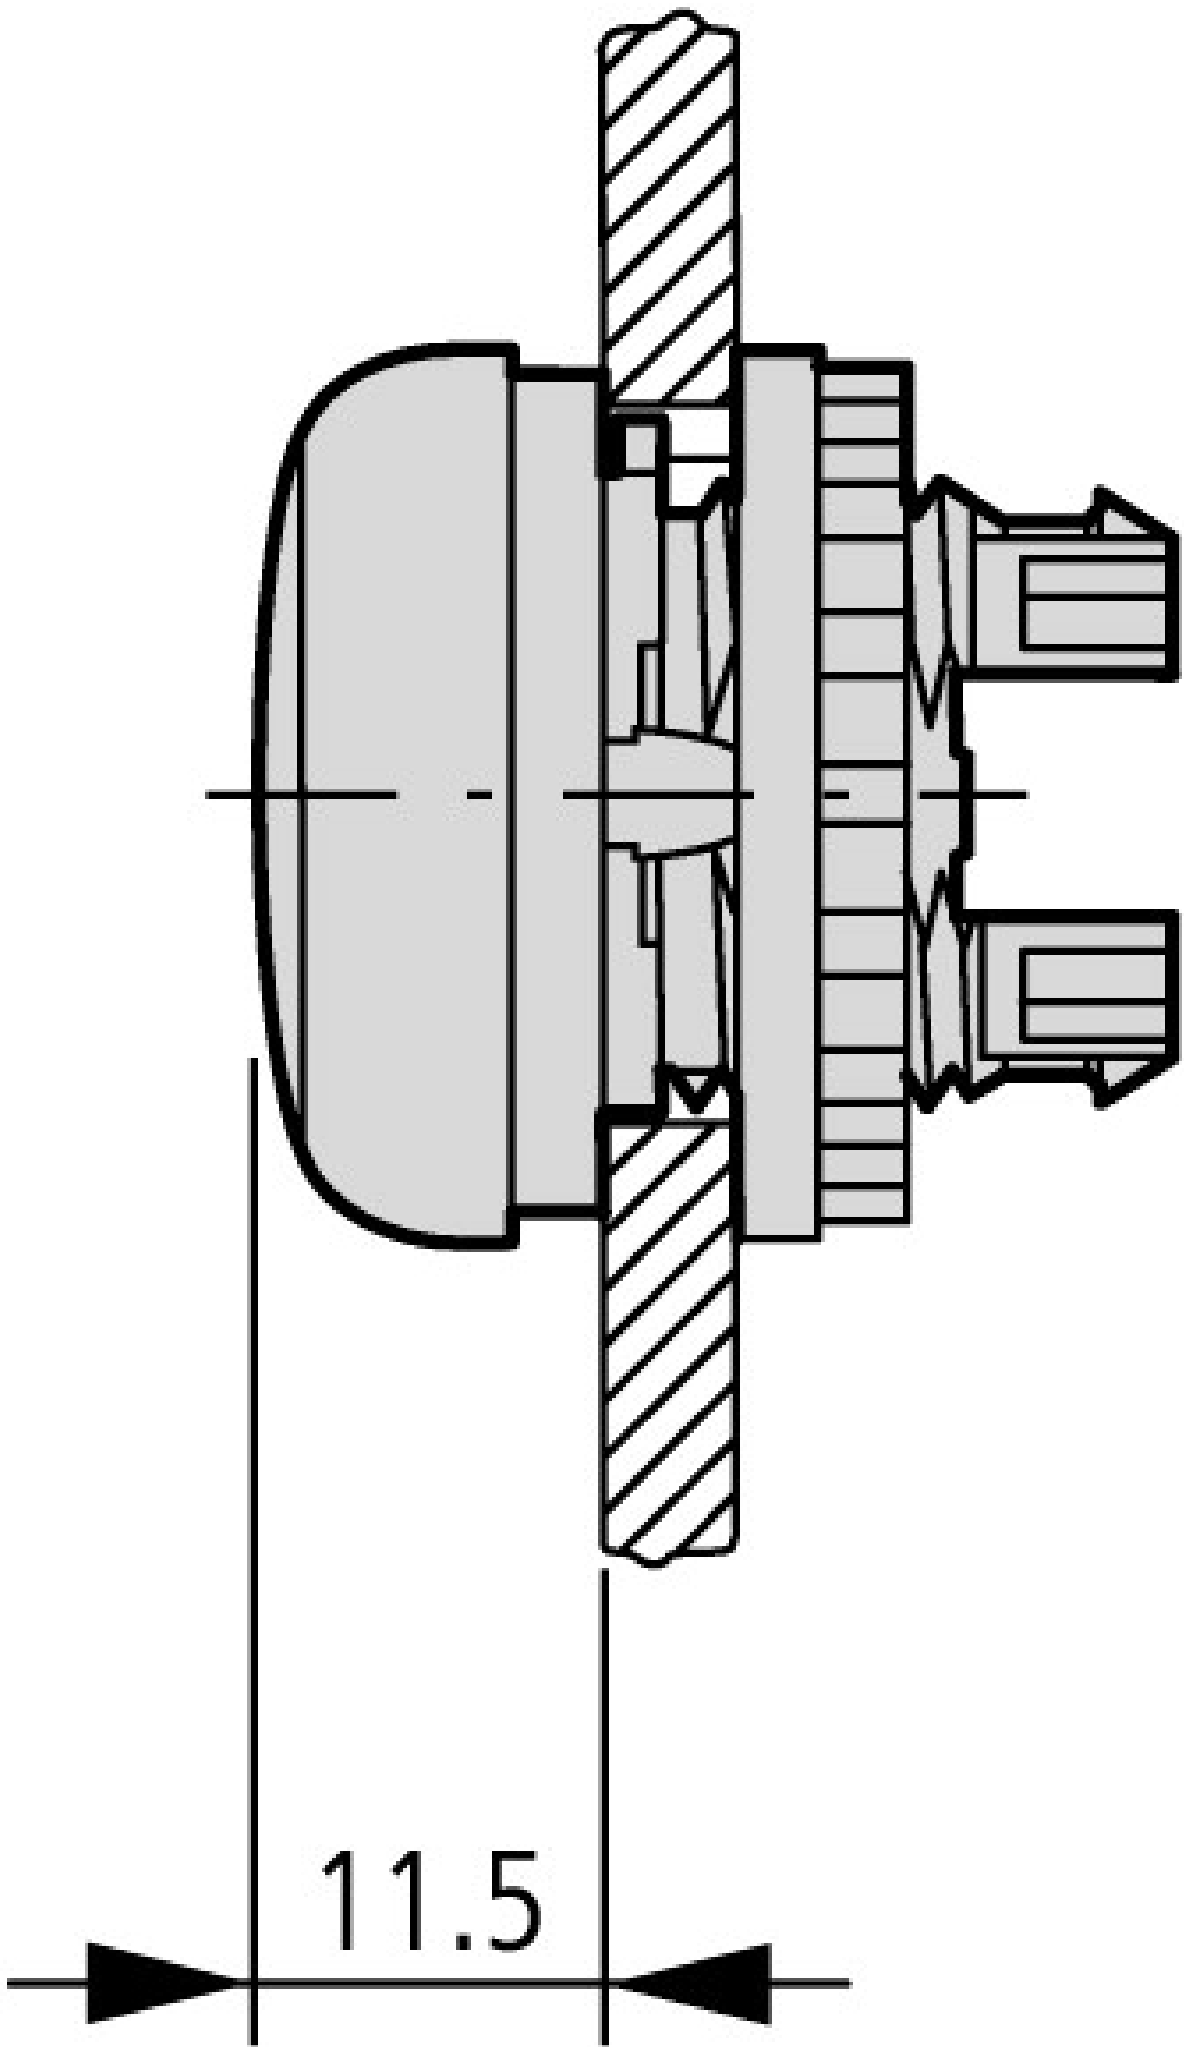

Indicator light,flush,green

Powering Business Worldwide™

Part no.
Article no.

M22-L-G
216773

LEDs for indicator lamps → 216557 and following

Program

Range			RMQ-Titan (drilling dimensions 22.5 mm)
Basic function			Indicator lights
Single unit/Complete unit			Single unit
Colour			
			
			Green
Design			Flush
Protection type			IP67, IP69K
Front ring			Front ring: titanium
Connection to SmartWire-DT			yes

Color bezel			Chrome
Lens design			Round
Height meter opening		mm	6
With bezel			YES
Protection type (IP), at front			IP67
Hole diameter		mm	22

CAD-Data

Product standards CAD data:

<http://eaton-moeller.partcommunity.com>

Dimensions

Pushbuttons and indicator lights with M22-TC telescopic clip and M22-TCV extension

① Top-hat rail to IEC/EN 60715

Additional product information (links)

IL04716002Z (AWA1160-1745) RMQ-Titan System	ftp://ftp.moeller.net/DOCUMENTATION/AWA_INSTRUCTIONS/IL04716002Z2011_03.pdf
Engineering	
Key to part numbers	ftp://ftp.moeller.net/DOCUMENTATION/PDF/GB/TYPENSCHLUESSEL_RM-Q-TITAN_de.pdf
Engineering	ftp://ftp.moeller.net/DOCUMENTATION/PDF/GB/PRO_RM-Q-Titan_D_de.pdf
Ordering example for custom complete units	ftp://ftp.moeller.net/DOCUMENTATION/PDF/GB/Bestellbeispiel_F0315_COMBINATION_de.pdf
Order form for custom complete units	ftp://ftp.moeller.net/DOCUMENTATION/PDF/GB/FORM_F0315_Combination_de.pdf