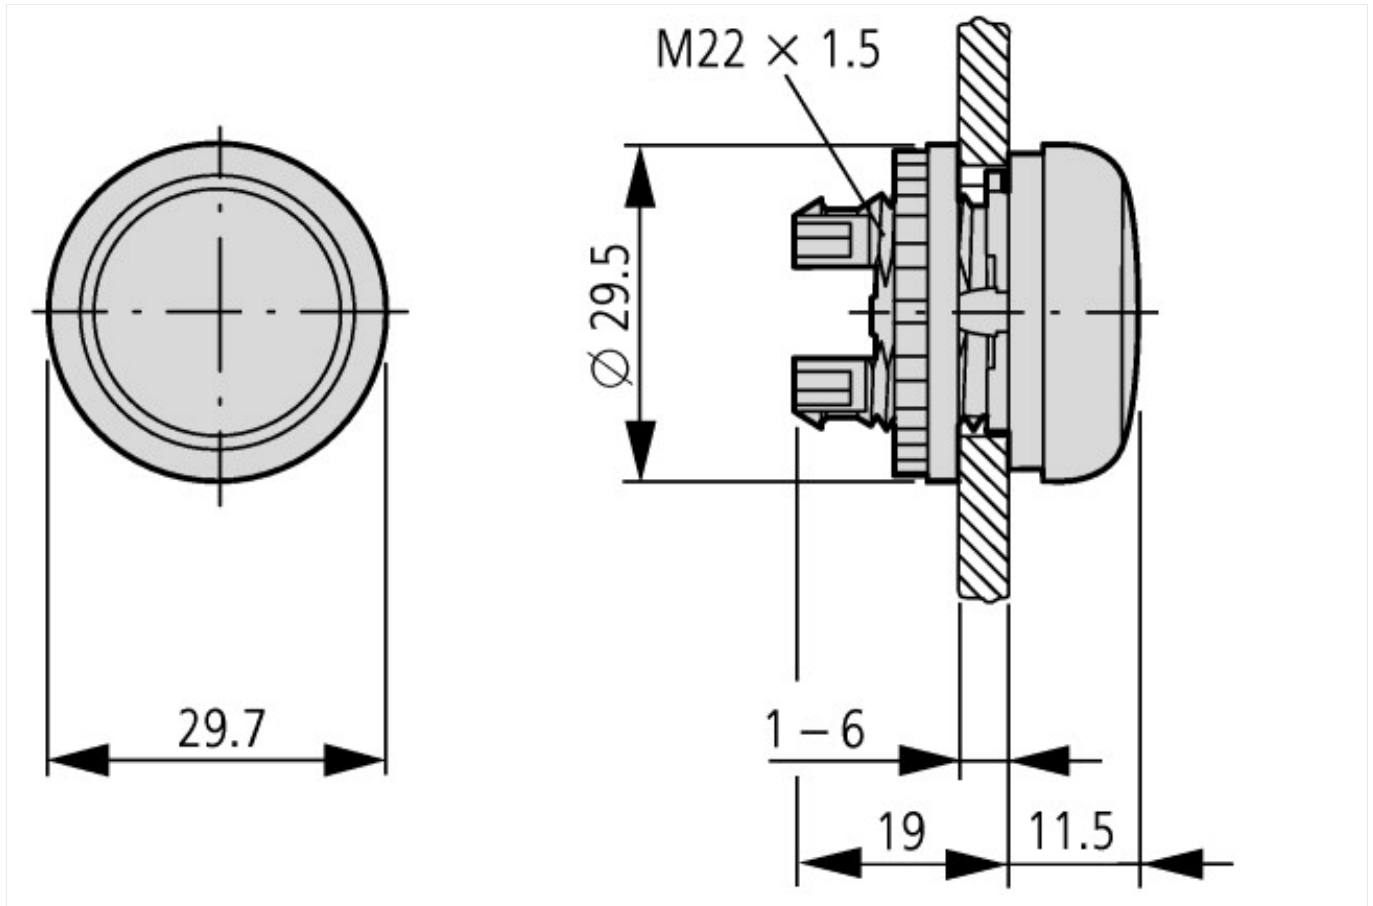

Indicator light,flush,green

Powering Business Worldwide™

Part no.
Article no.

M22-L-G
216773

LEDs for indicator lamps → 216557 and following

Program

Range			RMQ-Titan (drilling dimensions 22.5 mm)
Basic function			Indicator lights
Single unit/Complete unit			Single unit
Colour			
			
			Green
Design			Flush
Protection type			IP67, IP69K
Front ring			Front ring: titanium
Connection to SmartWire-DT			yes

Contacts

Rated impulse withstand voltage	U_{imp}	V AC	4000
Rated insulation voltage	U_i	V	250
Overvoltage category/pollution degree			III/3

Technical data according to ETIM 4.0

Type of lens			flush
Width of opening		mm	22
Suitable for number of built-in indicator lights			1
Color lens			green
Material front ring			Insulated material

Color bezel			Chrome
Lens design			Round
Height meter opening		mm	6
With bezel			YES
Protection type (IP), at front			IP67
Hole diameter		mm	22

CAD-Data

Product standards CAD data:

<http://eaton-moeller.partcommunity.com>

Dimensions

Pushbuttons and indicator lights with M22-TC telescopic clip and M22-TCV extension

① Top-hat rail to IEC/EN 60715

Additional product information (links)

IL04716002Z (AWA1160-1745) RMQ-Titan System	ftp://ftp.moeller.net/DOCUMENTATION/AWA_INSTRUCTIONS/IL04716002Z2011_03.pdf
Engineering	
Key to part numbers	ftp://ftp.moeller.net/DOCUMENTATION/PDF/GB/TYPENSCHLUESSEL_RM-Q-TITAN_de.pdf
Engineering	ftp://ftp.moeller.net/DOCUMENTATION/PDF/GB/PRO_RM-Q-Titan_D_de.pdf
Ordering example for custom complete units	ftp://ftp.moeller.net/DOCUMENTATION/PDF/GB/Bestellbeispiel_F0315_COMBINATION_de.pdf
Order form for custom complete units	ftp://ftp.moeller.net/DOCUMENTATION/PDF/GB/FORM_F0315_Combination_de.pdf