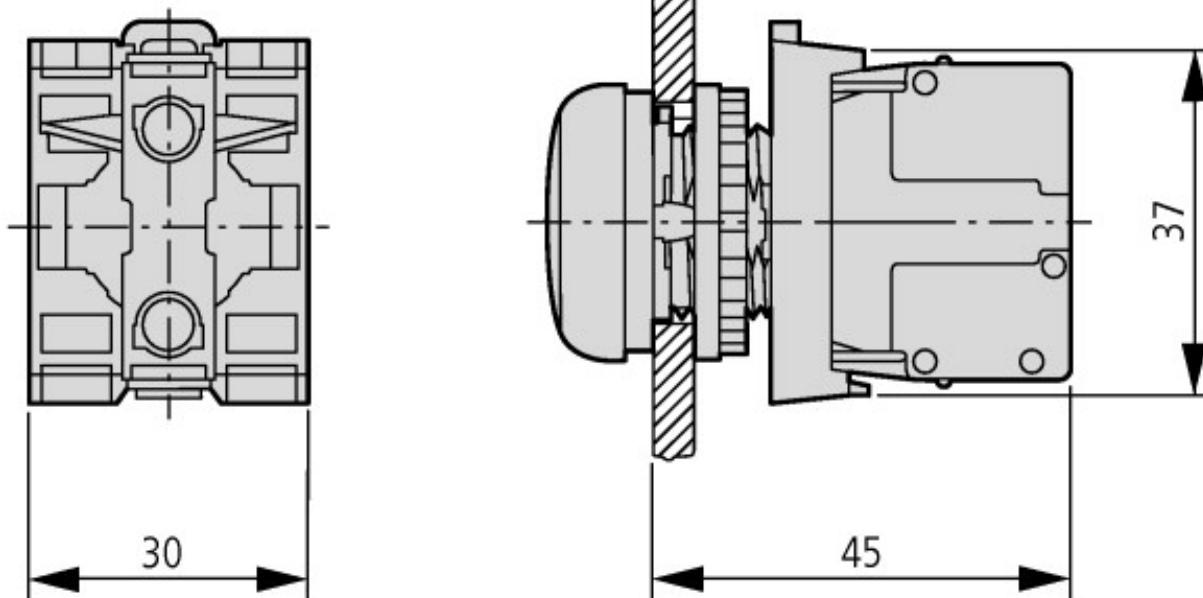

Indicator light,flush,green

Powering Business Worldwide™

Part no.
Article no.

M22-L-G
216773

LEDs for indicator lamps → 216557 and following

Program

Range			RMQ-Titan (drilling dimensions 22.5 mm)
Basic function			Indicator lights
Single unit/Complete unit			Single unit
Colour			
			
			Green
Design			Flush
Protection type			IP67, IP69K
Front ring			Front ring: titanium
Connection to SmartWire-DT			yes

Color bezel			Chrome
Lens design			Round
Height meter opening		mm	6
With bezel			YES
Protection type (IP), at front			IP67
Hole diameter		mm	22

CAD-Data

Product standards CAD data:

<http://eaton-moeller.partcommunity.com>

Dimensions

Pushbuttons and indicator lights with M22-TC telescopic clip and M22-TCV extension

① Top-hat rail to IEC/EN 60715

Additional product information (links)

IL04716002Z (AWA1160-1745) RMQ-Titan System	ftp://ftp.moeller.net/DOCUMENTATION/AWA_INSTRUCTIONS/IL04716002Z2011_03.pdf
Engineering	
Key to part numbers	ftp://ftp.moeller.net/DOCUMENTATION/PDF/GB/TYPENSCHLUESSEL_RM-Q-TITAN_de.pdf
Engineering	ftp://ftp.moeller.net/DOCUMENTATION/PDF/GB/PRO_RM-Q-Titan_D_de.pdf
Ordering example for custom complete units	ftp://ftp.moeller.net/DOCUMENTATION/PDF/GB/Bestellbeispiel_F0315_COMBINATION_de.pdf
Order form for custom complete units	ftp://ftp.moeller.net/DOCUMENTATION/PDF/GB/FORM_F0315_Combination_de.pdf