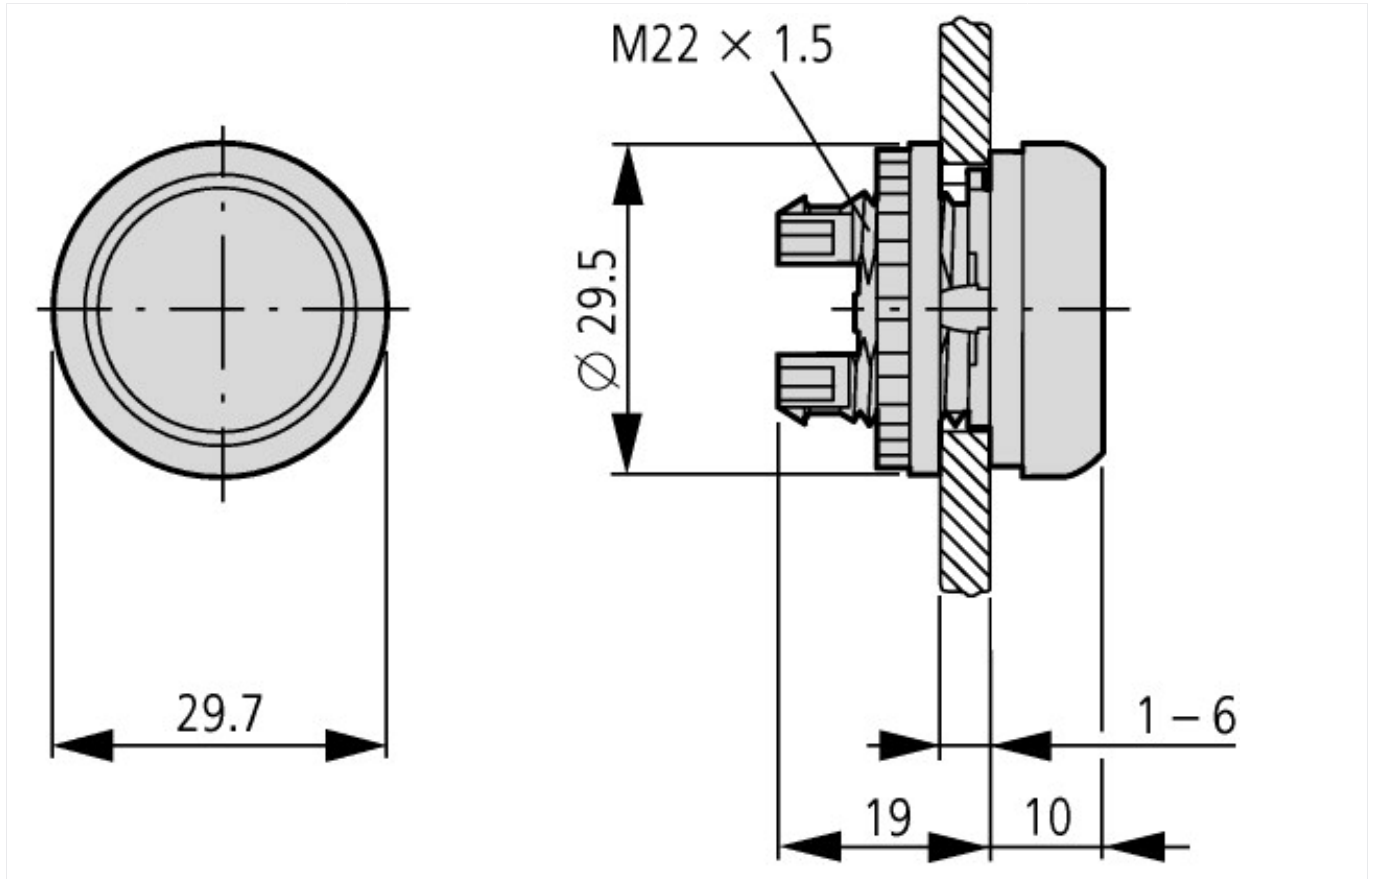

Range			RMQ-Titan (drilling dimensions 22.5 mm)
Basic function			Illuminated pushbutton actuators
Single unit/Complete unit			Single unit
Design			Flush
Function			momentary
Colour			
Button plate			
Protection type			IP67, IP69K
Front ring			Front ring: titanium
Connection to SmartWire-DT			yes

Technical data according to ETIM 4.0

Lens design			Round
Number of locations			1
Protection type (IP), at front			IP67
Momentary			YES
Color button			blue
Hole diameter		mm	22
Width of opening		mm	22

Design of button			flush
Color bezel			Chrome
With bezel			YES
Height meter opening		mm	6
Switching function latching			No
Suitable for illumination			YES
Material front ring			Insulated material

CAD-Data

Product standards CAD data:

<http://eaton-moeller.partcommunity.com>

Dimensions

Additional product information (links)

IL04716002Z (AWA1160-1745) RMQ-Titan System	ftp://ftp.moeller.net/DOCUMENTATION/AWA_INSTRUCTIONS/IL04716002Z2011_03.pdf
Engineering	
Key to part numbers	ftp://ftp.moeller.net/DOCUMENTATION/PDF/GB/TYPENSCHLUESSEL_RM-Q-TITAN_de.pdf
Engineering	ftp://ftp.moeller.net/DOCUMENTATION/PDF/GB/PRO_RM-Q-Titan_D_de.pdf
Ordering example for custom complete units	ftp://ftp.moeller.net/DOCUMENTATION/PDF/GB/Bestellbeispiel_F0315_COMBINATION_de.pdf
Order form for custom complete units	ftp://ftp.moeller.net/DOCUMENTATION/PDF/GB/Form_F0315_Combination_de.pdf