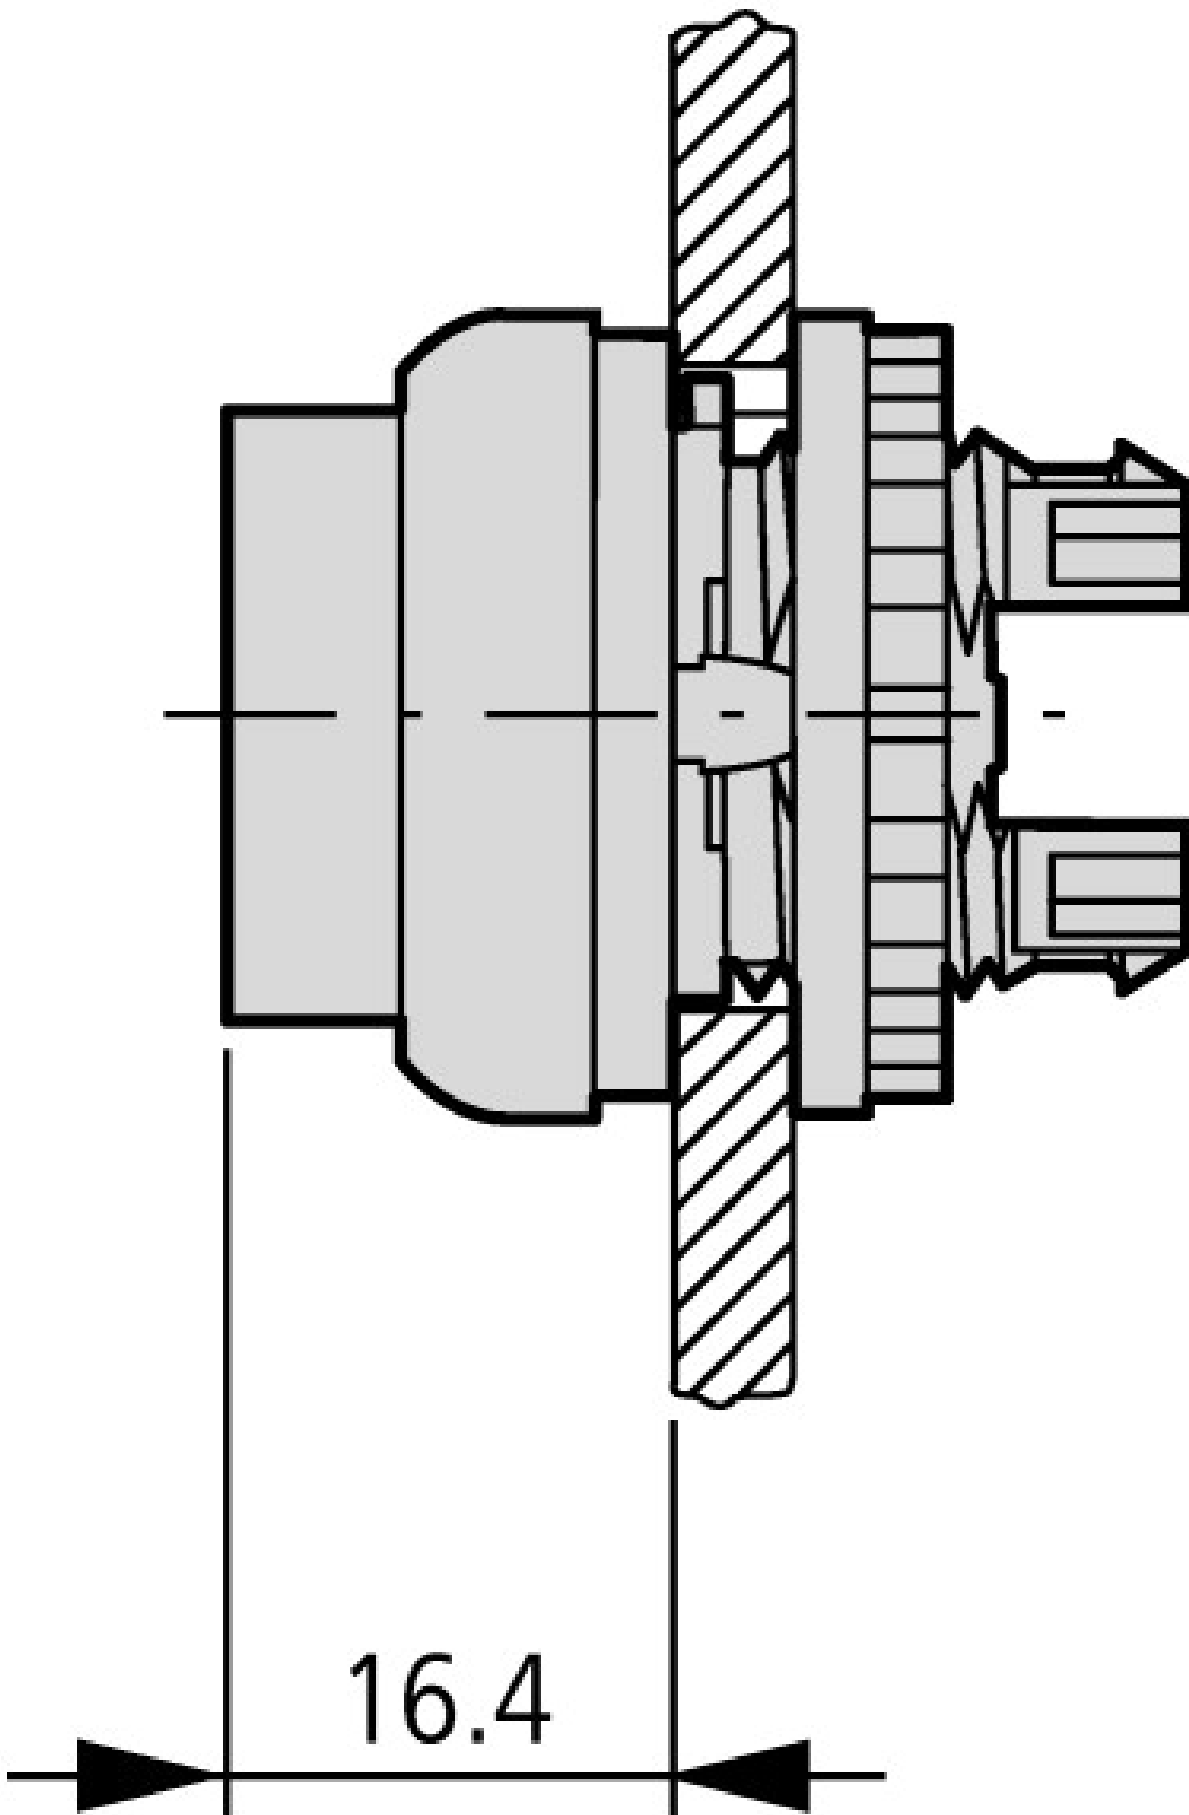

Push-button,conical,red

Powering Business Worldwide™

Part no.
Article no.

M22-DH-R
216641

Bezel gold-plated →#274150

Program

Range			RMQ-Titan (drilling dimensions 22.5 mm)
Basic function			Pushbutton actuators
Single unit/Complete unit			Single unit
Description			Actuator extended,
Function			momentary
Button plate			
Front ring			Front ring: titanium
Connection to SmartWire-DT			yes

Technical data according to ETIM 4.0

Lens design			Round
Number of locations			1
Protection type (IP), at front			IP67
Momentary			YES
Color button			red
Hole diameter		mm	22
Width of opening		mm	22
Design of button			Extended
Color bezel			Chrome

With bezel		YES
Height meter opening	mm	6
Switching function latching		No
Suitable for illumination		No
Material front ring		Insulated material

CAD-Data

Product standards CAD data:

<http://eaton-moeller.partcommunity.com>

Dimensions

Additional product information (links)

IL04716002Z (AWA1160-1745) RMQ-Titan System Engineering	ftp://ftp.moeller.net/DOCUMENTATION/AWA_INSTRUCTIONS/IL04716002Z2011_03.pdf
Key to part numbers Engineering	ftp://ftp.moeller.net/DOCUMENTATION/PDF/GB/TYPENSCHLUESSEL_RMQ-TITAN_de.pdf ftp://ftp.moeller.net/DOCUMENTATION/PDF/GB/PRO_RMQTitan_D_de.pdf
Ordering example for custom complete units	ftp://ftp.moeller.net/DOCUMENTATION/PDF/GB/Bestellbeispiel_F0315_COMBINATION_de.pdf