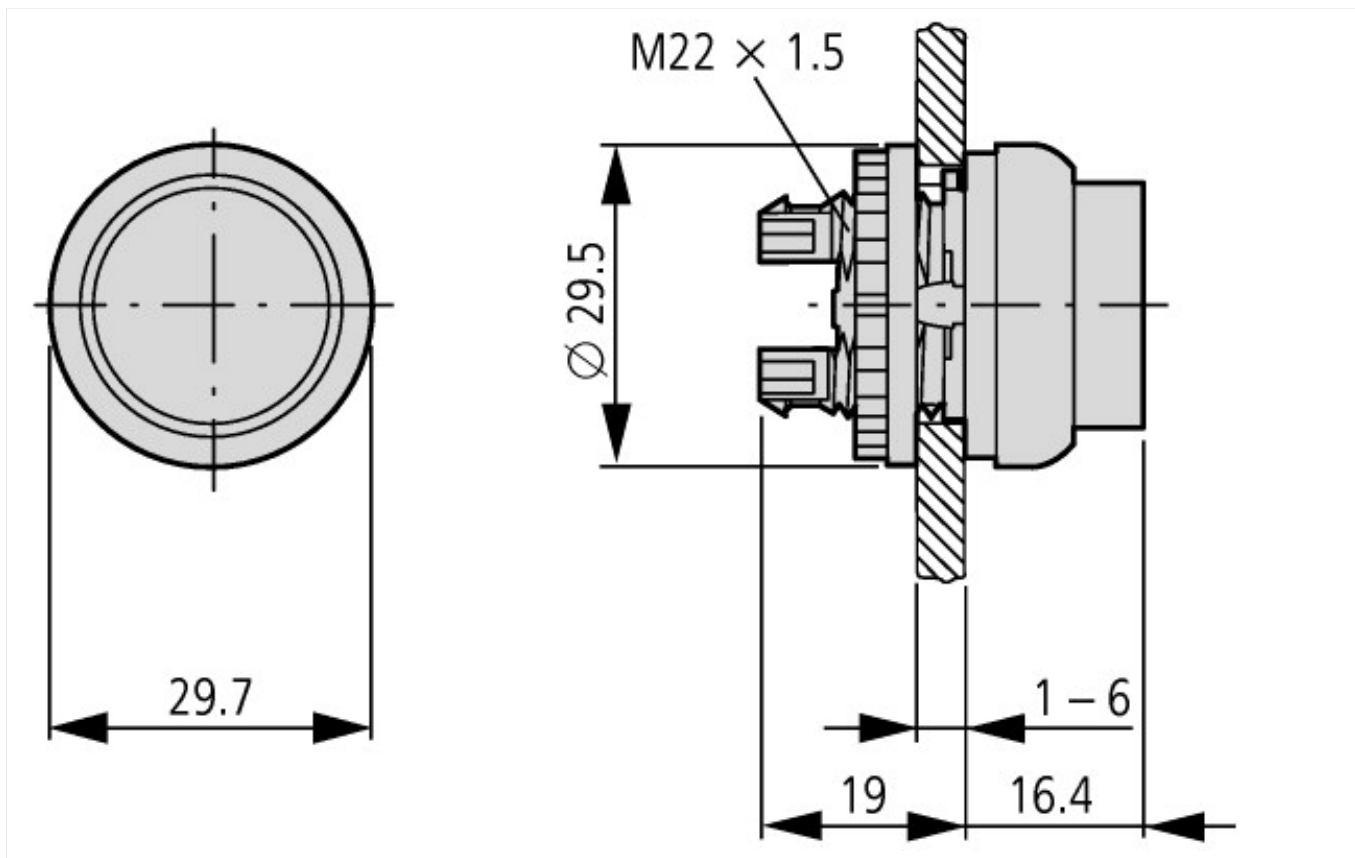

With bezel		YES
Height meter opening	mm	6
Switching function latching		No
Suitable for illumination		No
Material front ring		Insulated material

CAD-Data

Product standards CAD data:

<http://eaton-moeller.partcommunity.com>

Dimensions