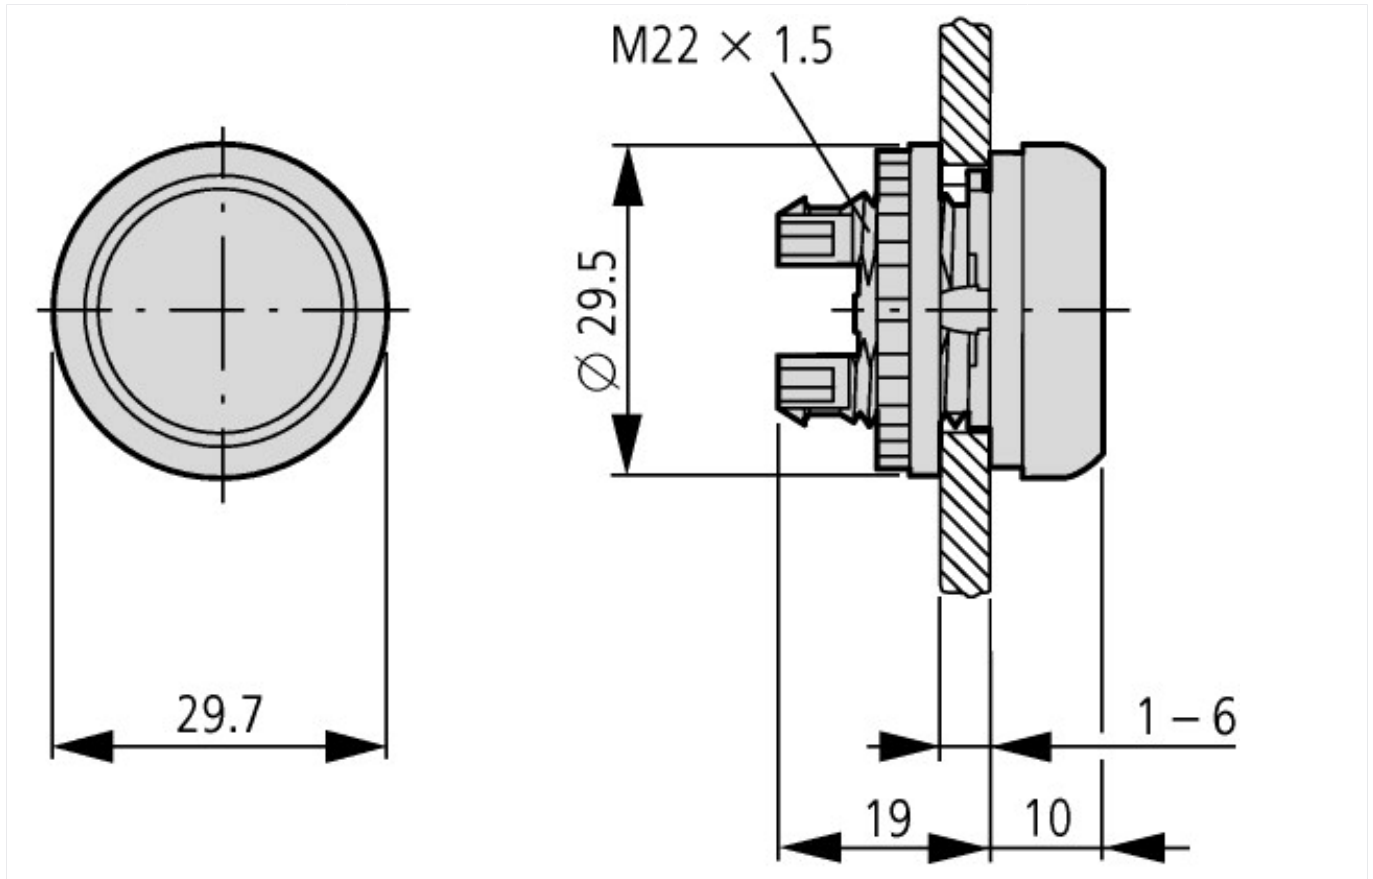

Push-button,flush,red

Powering Business Worldwide™

Part no.
Article no.

M22-D-R
216594

Bezel gold-plated →#274150

Program

Range			RMQ-Titan (drilling dimensions 22.5 mm)
Basic function			Pushbutton actuators
Single unit/Complete unit			Single unit
Description			Flush
Function			momentary
Button plate			
Front ring			Front ring: titanium
Connection to SmartWire-DT			yes

Technical data according to ETIM 4.0

Lens design			Round
Number of locations			1
Protection type (IP), at front			IP67
Momentary			YES
Color button			red
Hole diameter		mm	22
Width of opening		mm	22
Design of button			flush

Color bezel			Chrome
With bezel			YES
Height meter opening		mm	6
Switching function latching			No
Suitable for illumination			No
Material front ring			Insulated material

CAD-Data

Product standards CAD data:

<http://eaton-moeller.partcommunity.com>

Dimensions

Actuating and indicator elements
Base fixing

Additional product information (links)

IL04716002Z (AWA1160-1745) RMQ-Titan System	ftp://ftp.moeller.net/DOCUMENTATION/AWA_INSTRUCTIONS/IL04716002Z2011_03.pdf
Engineering	
Key to part numbers	ftp://ftp.moeller.net/DOCUMENTATION/PDF/GB/TYPENSCHLUESSEL_RMQ-TITAN_de.pdf
Engineering	ftp://ftp.moeller.net/DOCUMENTATION/PDF/GB/PRO_RMQTitan_D_de.pdf
Ordering example for custom complete units	ftp://ftp.moeller.net/DOCUMENTATION/PDF/GB/Bestellbeispiel_F0315_COMBINATION_de.pdf
Order form for custom complete units	ftp://ftp.moeller.net/DOCUMENTATION/PDF/GB/FORM_F0315_Combination_de.pdf