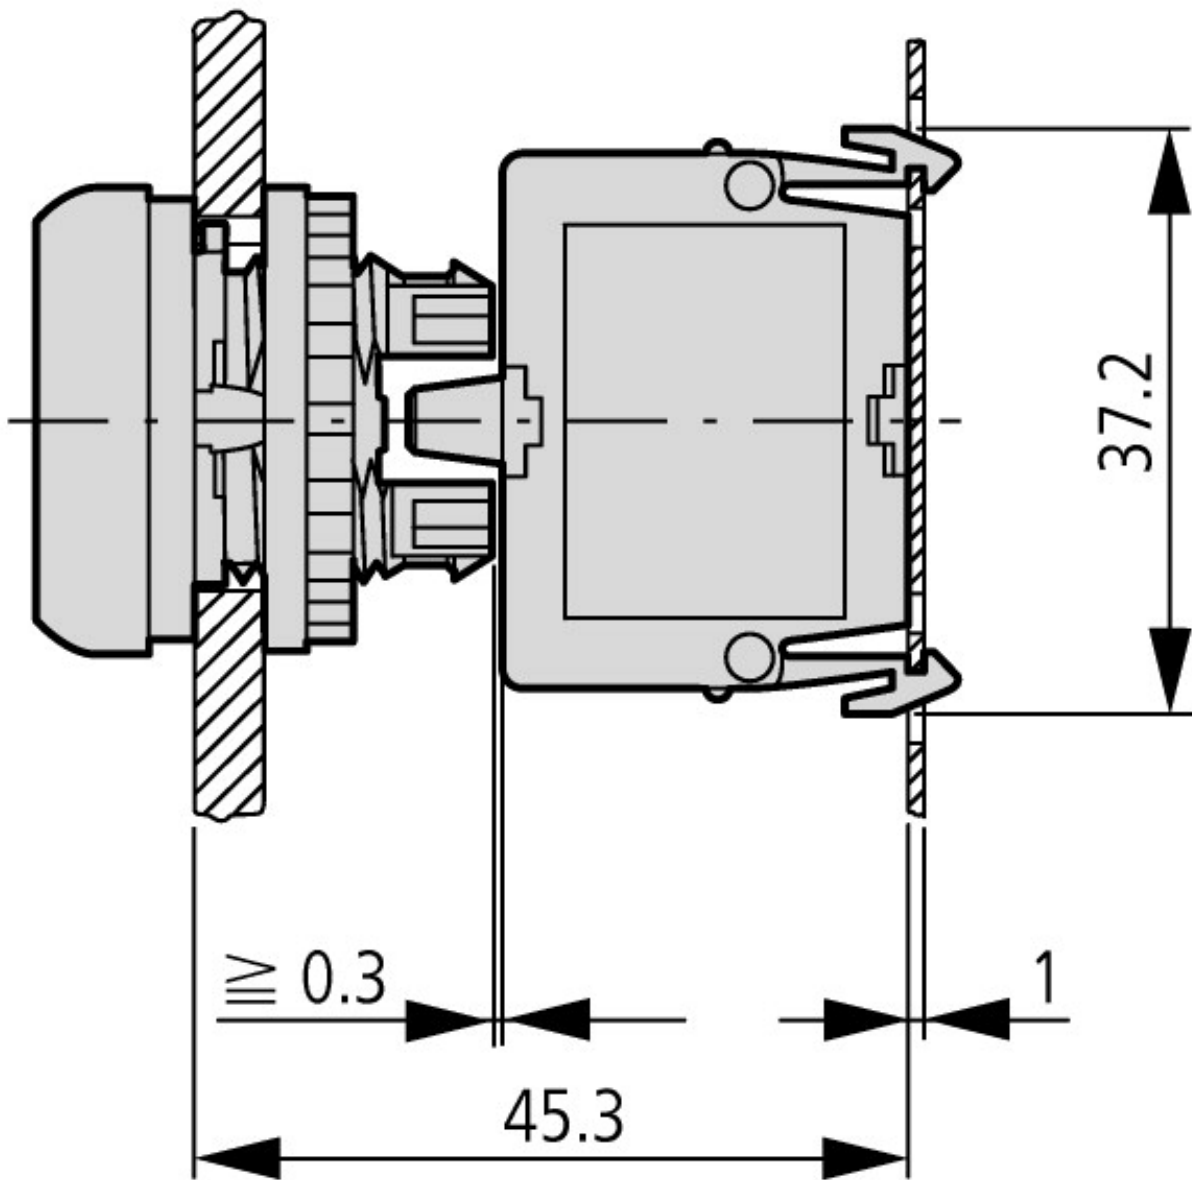

Push-button,flush,red

Powering Business Worldwide™

Part no.
Article no.

M22-D-R
216594

Bezel gold-plated →#274150

Program

Range			RMQ-Titan (drilling dimensions 22.5 mm)
Basic function			Pushbutton actuators
Single unit/Complete unit			Single unit
Description			Flush
Function			momentary
Button plate			
Front ring			Front ring: titanium
Connection to SmartWire-DT			yes

Technical data according to ETIM 4.0

Lens design			Round
Number of locations			1
Protection type (IP), at front			IP67
Momentary			YES
Color button			red
Hole diameter		mm	22
Width of opening		mm	22
Design of button			flush

Color bezel			Chrome
With bezel			YES
Height meter opening		mm	6
Switching function latching			No
Suitable for illumination			No
Material front ring			Insulated material

CAD-Data

Product standards CAD data:

<http://eaton-moeller.partcommunity.com>

Dimensions

Actuating and indicator elements
Base fixing

Additional product information (links)

IL04716002Z (AWA1160-1745) RMQ-Titan System	ftp://ftp.moeller.net/DOCUMENTATION/AWA_INSTRUCTIONS/IL04716002Z2011_03.pdf
Engineering	
Key to part numbers	ftp://ftp.moeller.net/DOCUMENTATION/PDF/GB/TYPENSCHLUESSEL_RMQ-TITAN_de.pdf
Engineering	ftp://ftp.moeller.net/DOCUMENTATION/PDF/GB/PRO_RMQTitan_D_de.pdf
Ordering example for custom complete units	ftp://ftp.moeller.net/DOCUMENTATION/PDF/GB/Bestellbeispiel_F0315_COMBINATION_de.pdf
Order form for custom complete units	ftp://ftp.moeller.net/DOCUMENTATION/PDF/GB/FORM_F0315_Combination_de.pdf