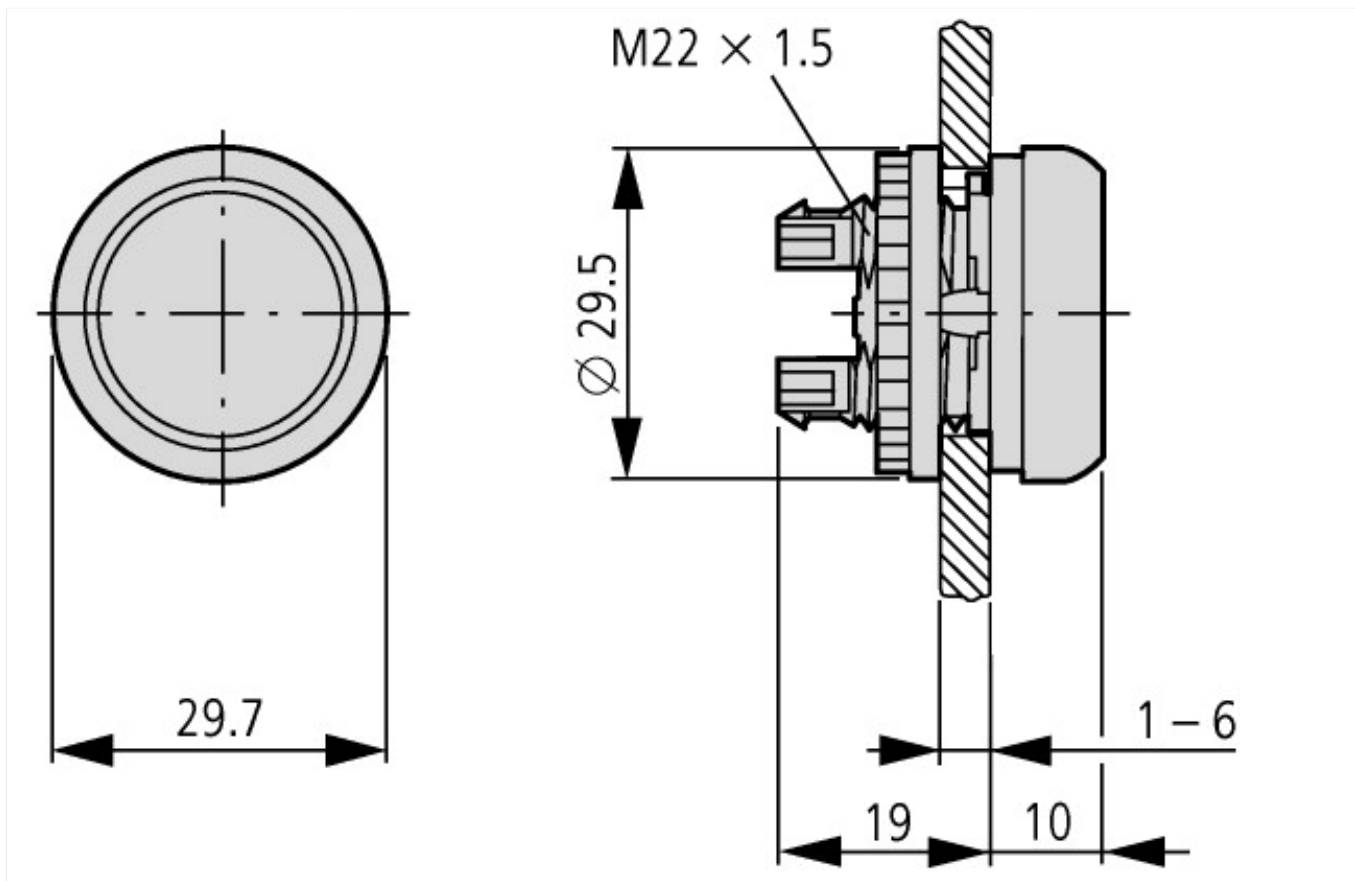

### Program

Range			RMQ-Titan (drilling dimensions 22.5 mm)
Basic function			Illuminated pushbutton actuators
Single unit/Complete unit			Single unit
Design			Flush
Function			momentary
Colour			
Button plate			
Protection type			IP67, IP69K
Front ring			Front ring: titanium
Connection to SmartWire-DT			yes

### Technical data according to ETIM 4.0

Lens design			Round
Number of locations			1
Protection type (IP), at front			IP67
Momentary			YES
Color button			red
Hole diameter		mm	22
Width of opening		mm	22
Design of button			flush

Color bezel		Chrome
With bezel		YES
Height meter opening	mm	6
Switching function latching		No
Suitable for illumination		YES
Material front ring		Insulated material

## Dimensions