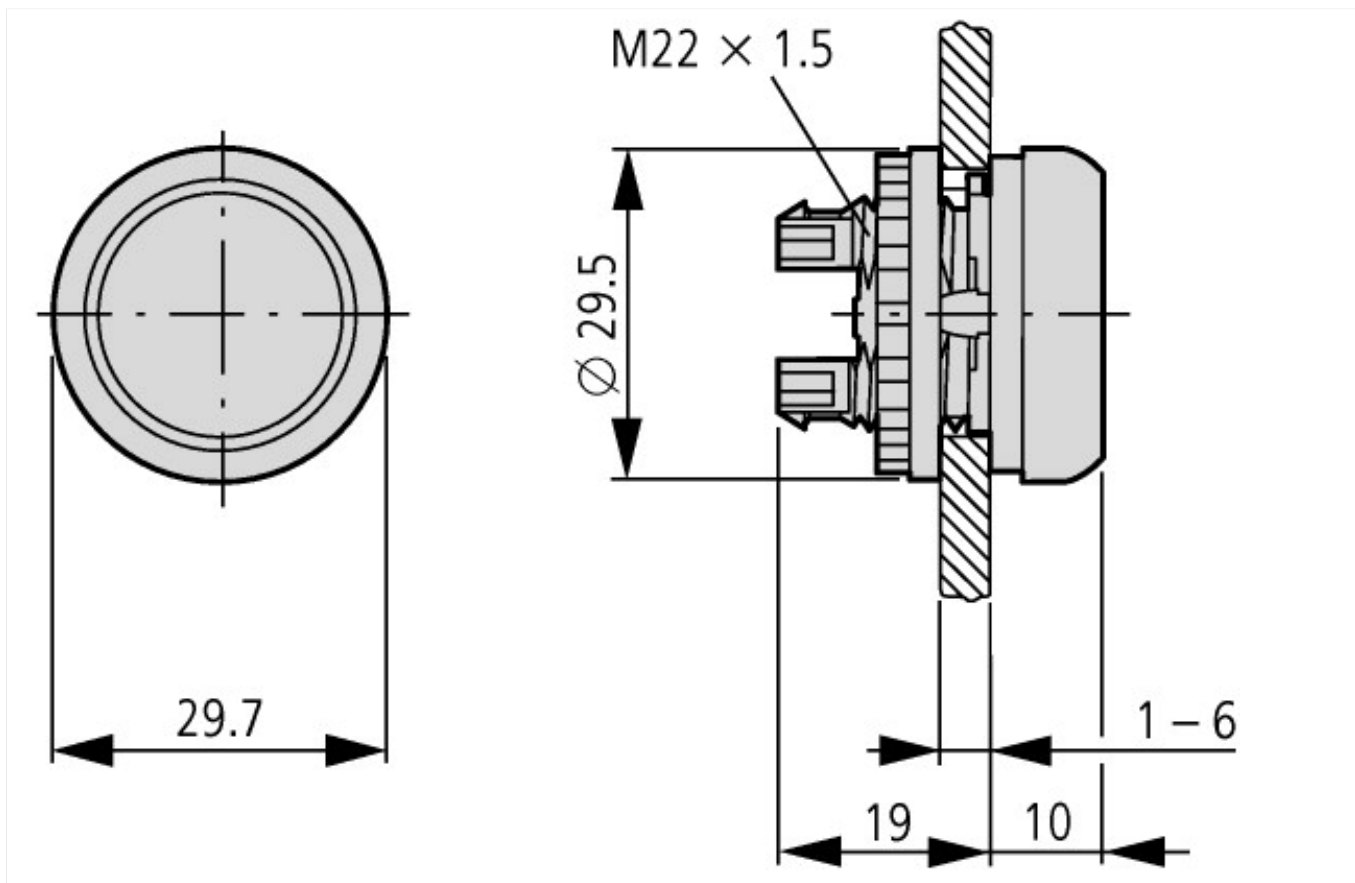

Range			RMQ-Titan (drilling dimensions 22.5 mm)
Basic function			Pushbutton actuators
Single unit/Complete unit			Single unit
Description			Flush
Function			momentary
Button plate			
Front ring			Front ring: titanium
Connection to SmartWire-DT			yes

Technical data according to ETIM 4.0

Lens design			Round
Number of locations			1
Protection type (IP), at front			IP67
Momentary			YES
Color button			blue
Hole diameter		mm	22
Width of opening		mm	22

Design of button			flush
Color bezel			Chrome
With bezel			YES
Height meter opening		mm	6
Switching function latching			No
Suitable for illumination			No
Material front ring			Insulated material

CAD-Data

Product standards CAD data:

<http://eaton-moeller.partcommunity.com>

Dimensions

Actuating and indicator elements
Base fixing

Additional product information (links)

IL04716002Z (AWA1160-1745) RMQ-Titan System	ftp://ftp.moeller.net/DOCUMENTATION/AWA_INSTRUCTIONS/IL04716002Z2011_03.pdf
Engineering	
Key to part numbers	ftp://ftp.moeller.net/DOCUMENTATION/PDF/GB/TYPENSCHLUESSEL_RMQ-TITAN_de.pdf
Engineering	ftp://ftp.moeller.net/DOCUMENTATION/PDF/GB/PRO_RMQTitan_D_de.pdf
Ordering example for custom complete units	ftp://ftp.moeller.net/DOCUMENTATION/PDF/GB/Bestellbeispiel_F0315_COMBINATION_de.pdf
Order form for custom complete units	ftp://ftp.moeller.net/DOCUMENTATION/PDF/GB/FORM_F0315_Combination_de.pdf