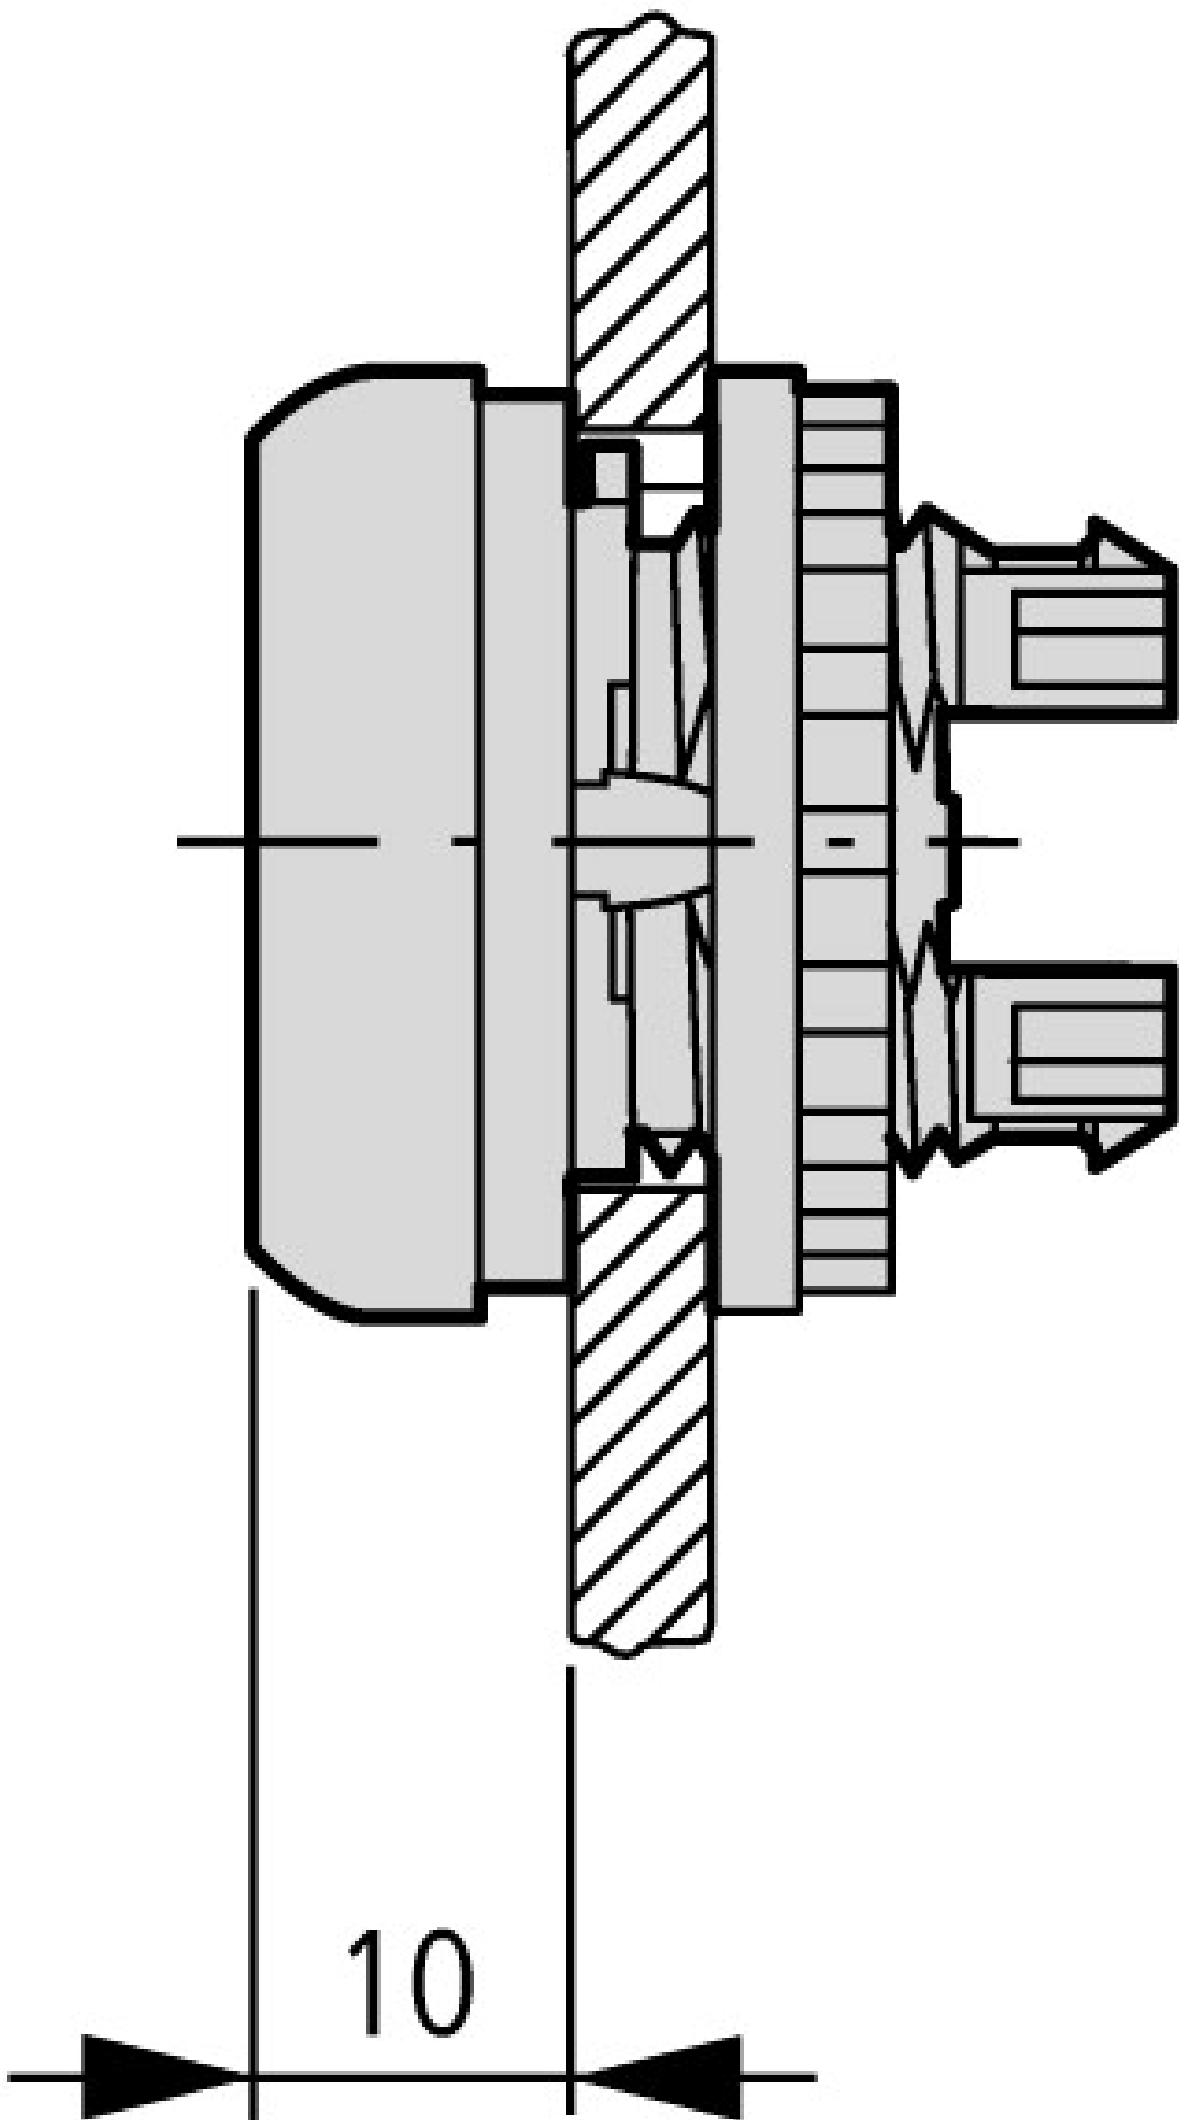

Push-button,flush,blue

Powering Business Worldwide™

Part no.

M22-D-B

Article no.

216600

Bezel gold-plated →#274150

Program

Range			RMQ-Titan (drilling dimensions 22.5 mm)
Basic function			Pushbutton actuators
Single unit/Complete unit			Single unit
Description			Flush
Function			momentary
Button plate			
Front ring			Front ring: titanium
Connection to SmartWire-DT			yes

Technical data according to ETIM 4.0

Lens design			Round
Number of locations			1
Protection type (IP), at front			IP67
Momentary			YES
Color button			blue
Hole diameter		mm	22
Width of opening		mm	22

Design of button			flush
Color bezel			Chrome
With bezel			YES
Height meter opening		mm	6
Switching function latching			No
Suitable for illumination			No
Material front ring			Insulated material

CAD-Data

Product standards CAD data:

<http://eaton-moeller.partcommunity.com>

Dimensions

Actuating and indicator elements
Base fixing

Additional product information (links)

IL04716002Z (AWA1160-1745) RMQ-Titan System	ftp://ftp.moeller.net/DOCUMENTATION/AWA_INSTRUCTIONS/IL04716002Z2011_03.pdf
Engineering	
Key to part numbers	ftp://ftp.moeller.net/DOCUMENTATION/PDF/GB/TYPENSCHLUESSEL_RMQ-TITAN_de.pdf
Engineering	ftp://ftp.moeller.net/DOCUMENTATION/PDF/GB/PRO_RMQTitan_D_de.pdf
Ordering example for custom complete units	ftp://ftp.moeller.net/DOCUMENTATION/PDF/GB/Bestellbeispiel_F0315_COMBINATION_de.pdf
Order form for custom complete units	ftp://ftp.moeller.net/DOCUMENTATION/PDF/GB/FORM_F0315_Combination_de.pdf