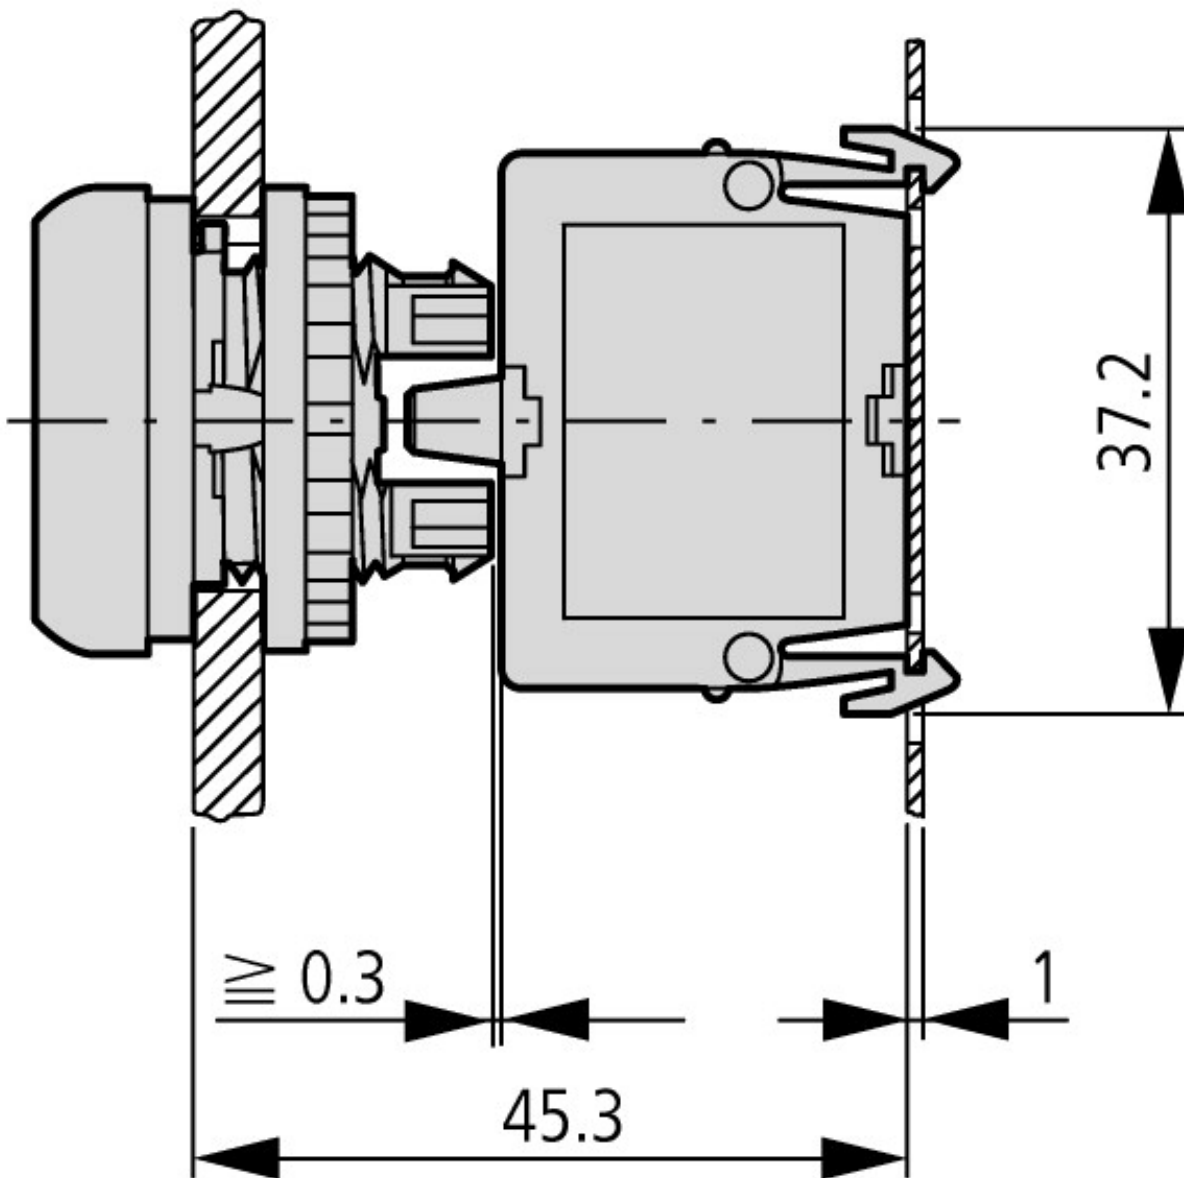

Range			RMQ-Titan (drilling dimensions 22.5 mm)
Basic function			Pushbutton actuators
Single unit/Complete unit			Single unit
Description			Flush
Function			momentary
Button plate			
Front ring			Front ring: titanium
Connection to SmartWire-DT			yes

Technical data according to ETIM 4.0

Lens design			Round
Number of locations			1
Protection type (IP), at front			IP67
Momentary			YES
Color button			blue
Hole diameter		mm	22
Width of opening		mm	22

Design of button			flush
Color bezel			Chrome
With bezel			YES
Height meter opening		mm	6
Switching function latching			No
Suitable for illumination			No
Material front ring			Insulated material

CAD-Data

Product standards CAD data:

<http://eaton-moeller.partcommunity.com>

Dimensions

Actuating and indicator elements
Base fixing

Additional product information (links)

IL04716002Z (AWA1160-1745) RMQ-Titan System	ftp://ftp.moeller.net/DOCUMENTATION/AWA_INSTRUCTIONS/IL04716002Z2011_03.pdf
Engineering	
Key to part numbers	ftp://ftp.moeller.net/DOCUMENTATION/PDF/GB/TYPENSCHLUESSEL_RMQ-TITAN_de.pdf
Engineering	ftp://ftp.moeller.net/DOCUMENTATION/PDF/GB/PRO_RMQTitan_D_de.pdf
Ordering example for custom complete units	ftp://ftp.moeller.net/DOCUMENTATION/PDF/GB/Bestellbeispiel_F0315_COMBINATION_de.pdf
Order form for custom complete units	ftp://ftp.moeller.net/DOCUMENTATION/PDF/GB/FORM_F0315_Combination_de.pdf