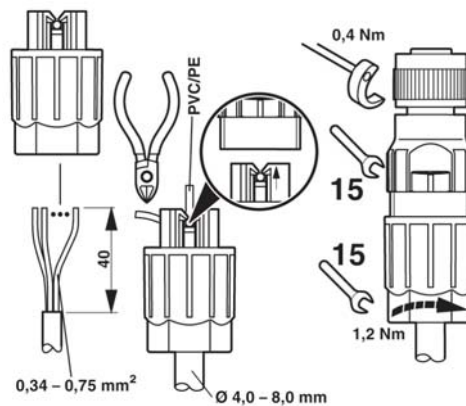

Class of flammability according to UL 94	V0
Protection class	67, in screwed condition
Housing material	PBT black
Contact material	CuZn, gold-plated
Thread material	CuSn nickel plated
Gasket	NBR
Cable diameter	4 – 7.5 mm
Storage temperature range	-40 °C – 90 °C
Temperature range connector	-25 °C – 80 °C
Class of flammability according to UL 94	V0
Mechanical service life	>100 insertion cycles
Cross section	0.34–0.75 mm ²
Weight (kg/piece)	0.030
Termination	IDC method of termination
PU	1

Dimensions

Mounting diagram

14.11.2013 – Subject to technical modification

Part-No. 490029

USA: LUTZE INC.

13330 South Ridge Drive • Charlotte, NC 28273, USA

Tel. +1 (704) 504-0222 • Fax +1 (704) 504-0223

www.lutze.com • info@lutze.com