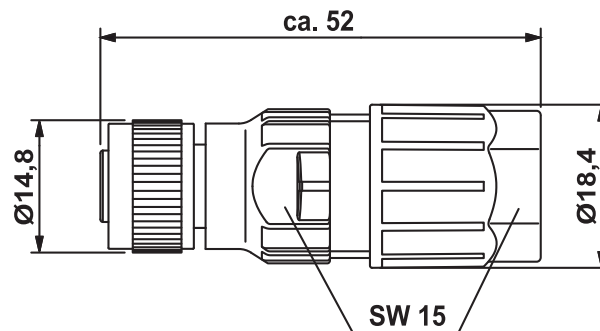

Technical data sheet - Actuator sensor interface

Class of flammability according to UL 94	V0
Protection class	67, in screwed condition
Housing material	PBT black
Contact material	CuZn, gold-plated
Thread material	CuSn nickel plated
Gasket	NBR
Cable diameter	4 – 7.5 mm
Storage temperature range	-40 °C – 90 °C
Temperature range connector	-25 °C – 80 °C
Class of flammability according to UL 94	V0
Mechanical service life	>100 insertion cycles
Cross section	0.34–0.75 mm²
Weight (kg/piece)	0.030
Termination	IDC method of termination
PU	1

Dimensions