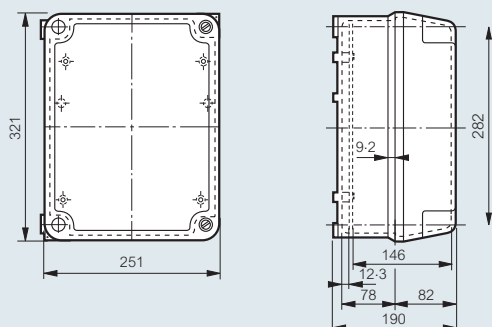

Plexo weatherproof boxes

increased depth PVC range (continued)

■ Dimensions (mm)

Cat. No. 0922 84

Fixing dimensions

■ Mounting plates for PVC boxes

terminal strips

Nylbloc

Pack	Cat. Nos.	Nylbloc terminal strips					
		12 way strips with captive screws Supplied with screws undone Flame retardant polypropylene (-25 °C to +100 °C) Insulation voltage : 250 V according to EN 60998-2-1 Use at 400 V integrated in a series of products that comply with the requirements of EN 60664-1, pollution degree 2, overload category III Ambient temperature from -25 °C to +55 °C					
		Capacity (mm ²)	Nom. rating (A)	Diameter Ø	Current max. (A)	Dimensions (mm)	
	Black						
10	0342 11	4	2.5	2.5	24	15.6 x 94 x 12.3	
10	0342 13	6	6	3.5	41	18 x 107 x 14.4	
10	0342 15	10	10	4.5	57	20.8 x 135.1 x 17.4	
10	0342 17	16	16	5.5	76	24.2 x 156.8 x 22.5	
10	0342 19	25	25	7	101	33 x 214 x 27.5	
	White						
10	0342 21	4	2.5	2.5	24	15.6 x 94 x 12.3	
10	0342 23	6	6	3.5	41	18 x 107 x 14.4	
10	0342 25	10	10	4.5	57	20.8 x 135 x 17.4	
10	0342 27	16	16	5.5	76	24.2 x 156.8 x 22.5	