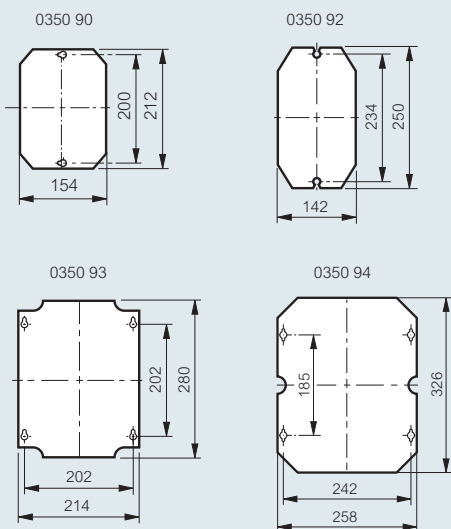

Plexo weatherproof boxes

increased depth PVC range (continued)

■ Dimensions (mm)

Cat. No. 0922 84

Fixing dimensions

■ Mounting plates for PVC boxes

terminal strips

Nylbloc

Pack	Cat. Nos.	Nylbloc terminal strips					
		12 way strips with captive screws Supplied with screws undone Flame retardant polypropylene (-25 °C to +100 °C) Insulation voltage : 250 V according to EN 60998-2-1 Use at 400 V integrated in a series of products that comply with the requirements of EN 60664-1, pollution degree 2, overload category III Ambient temperature from -25 °C to +55 °C					
		Capacity (mm ²)	Nom. rating (A)	Diameter Ø	Current max. (A)	Dimensions (mm)	
	Black						
10	0342 11	4	2.5	2.5	24	15.6 x 94 x 12.3	
10	0342 13	6	6	3.5	41	18 x 107 x 14.4	
10	0342 15	10	10	4.5	57	20.8 x 135.1 x 17.4	
10	0342 17	16	16	5.5	76	24.2 x 156.8 x 22.5	
10	0342 19	25	25	7	101	33 x 214 x 27.5	
	White						
10	0342 21	4	2.5	2.5	24	15.6 x 94 x 12.3	
10	0342 23	6	6	3.5	41	18 x 107 x 14.4	
10	0342 25	10	10	4.5	57	20.8 x 135 x 17.4	
10	0342 27	16	16	5.5	76	24.2 x 156.8 x 22.5	