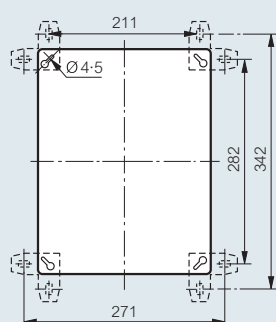

Plexo weatherproof boxes

increased depth PVC range (continued)

■ Dimensions (mm)

Cat. No. 0922 84

Fixing dimensions

■ Mounting plates for PVC boxes

terminal strips

Nylbloc

Pack	Cat. Nos.	Nylbloc terminal strips					
		12 way strips with captive screws Supplied with screws undone Flame retardant polypropylene (-25 °C to +100 °C) Insulation voltage : 250 V according to EN 60998-2-1 Use at 400 V integrated in a series of products that comply with the requirements of EN 60664-1, pollution degree 2, overload category III Ambient temperature from -25 °C to +55 °C					
		Capacity (mm ²)	Nom. rating (A)	Diameter Ø	Current max. (A)	Dimensions (mm)	
	Black						
10	0342 11	4	2.5	2.5	24	15.6 x 94 x 12.3	
10	0342 13	6	6	3.5	41	18 x 107 x 14.4	
10	0342 15	10	10	4.5	57	20.8 x 135.1 x 17.4	
10	0342 17	16	16	5.5	76	24.2 x 156.8 x 22.5	
10	0342 19	25	25	7	101	33 x 214 x 27.5	
	White						
10	0342 21	4	2.5	2.5	24	15.6 x 94 x 12.3	
10	0342 23	6	6	3.5	41	18 x 107 x 14.4	
10	0342 25	10	10	4.5	57	20.8 x 135 x 17.4	
10	0342 27	16	16	5.5	76	24.2 x 156.8 x 22.5	